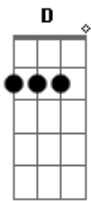

# Ed Sheeran - Be My Husband

Tom: G

Em C  
Be my husband I'll be your wife  
Em C  
Be my husband I'll be your wife  
Em C  
Be my husband I'll be your wife  
Em C G D  
Love and honour you for all your life

Em C G D  
Oh daddy love me good  
Em C G D

Oh daddy now love me good  
Em C G D  
Oh daddy love me good  
Em C G D  
Oh daddy now love me good

Em C  
If you want me to cook and sew  
Em C  
If you want me to cook and sew  
Em C  
If you want me to cook and sew yeah  
Em C G D  
Outside of you there is no place to go

Em C G D  
Oh daddy love me good  
Em C G D  
Oh daddy now love me good  
Em C G D  
Oh daddy love me good  
Em C G D  
Oh daddy now love me good