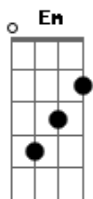

ukulele-chords.com