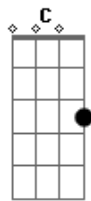

ukulele-chords.com