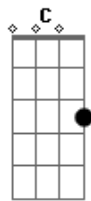

# Ed Sheeran - Be My Husband

Tom: G

Em C  
Be my husband I'll be your wife  
Em C  
Be my husband I'll be your wife  
Em C  
Be my husband I'll be your wife  
Em C G D  
Love and honour you for all your life

Em C G D  
Oh daddy love me good  
Em C G D

Oh daddy now love me good  
Em C G D  
Oh daddy love me good  
Em C G D  
Oh daddy now love me good

Em C  
If you want me to cook and sew  
Em C  
If you want me to cook and sew  
Em C  
If you want me to cook and sew yeah  
Em C G D  
Outside of you there is no place to go

Em C G D  
Oh daddy love me good  
Em C G D  
Oh daddy now love me good  
Em C G D  
Oh daddy love me good  
Em C G D  
Oh daddy now love me good