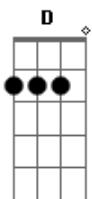

ukulele-chords.com