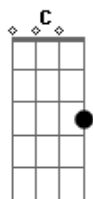

ukulele-chords.com