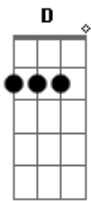

ukulele-chords.com