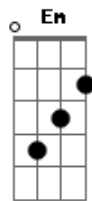

© ukulele-chords.com