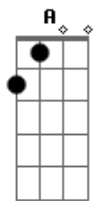

Acordes

© ukulele-chords.com