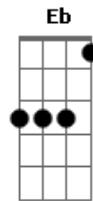

© ukulele-chords.com