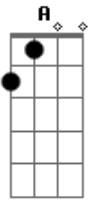

© ukulele-chords.com