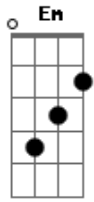

© ukulele-chords.com