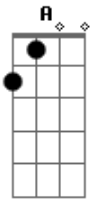

© ukulele-chords.com