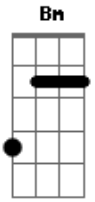

Of the things that I say
I was looking for a way out
Now I can't escape
Nothing happens after two

It's true, it's true
My bad habits lead to you
My bad habits lead to you
My bad habits lead to you

Acordes

© ukulele-chords.com