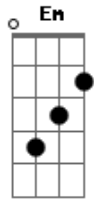

© ukulele-chords.com