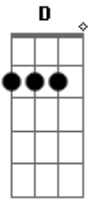

© ukulele-chords.com