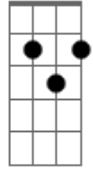

Of the things that I say
I was looking for a way out
Now I can't escape
Nothing happens after two

It's true, it's true
My bad habits lead to you
My bad habits lead to you
My bad habits lead to you

Acordes

© ukulele-chords.com

© ukulele-chords.com

G

© ukulele-chords.com

© ukulele-chords.com

© ukulele-chords.com

© ukulele-chords.com

© ukulele-chords.com