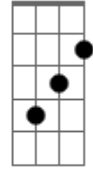

Of the things that I say
I was looking for a way out
Now I can't escape
Nothing happens after two

It's true, it's true
My bad habits lead to you
My bad habits lead to you
My bad habits lead to you

Acordes

© ukulele-chords.com

© ukulele-chords.com

© ukulele-chords.com

© ukulele-chords.com

© ukulele-chords.com

Em

© ukulele-chords.com

© ukulele-chords.com