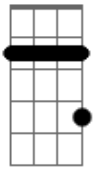

Of the things that I say
I was looking for a way out
Now I can't escape
Nothing happens after two

It's true, it's true
My bad habits lead to you
My bad habits lead to you
My bad habits lead to you

Acordes

D7M