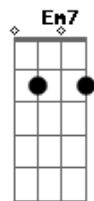

© ukulele-chords.com