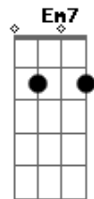

© ukulele-chords.com