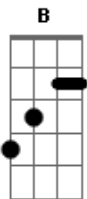

tom: B (forma dos acordes no tom de G)
Afinação: D G C F A D
Capotraste na 6ª casa

[Primeira Parte]

G
Stop the clocks, it's amazing
C2
You should see the way the light
Dances off your head
D Em7
A million colors of hazel
C2
Golden and red
G
Saturday morning is fading
C2
The sun's reflected
By the coffee in your hand
D Em7
My eyes are caught in your gaze
C2
All over again
[Pré-Refrão]
C2
We were love drunk
Waiting on a miracle
G
Trying to find ourselves
D
In the winter snow
C2
So alone in love
G D
Like the world had disappeared
C2
Oh, I won't be silent
And I won't let go
G
I will hold on tighter
D
'Til the afterglow
C2
And we'll burn so bright
G D
'Til the darkness softly clears
[Refrão]

C2 G D
Oh, I will hold on to the afterglow
C2 G
Oh, I will hold on to the afterglow
[Segunda Parte]
G
The weather outside's changing
C2
The leaves are buried
Under six inches of white
D Em7 C2
The radio is playing Iron & Wine
G
This is a new dimension
C2
This is a level where
We're losing track of time
D Em7
I'm holding nothing against it
C2
Except you and I
[Pré-Refrão]
C2
We were love drunk
Waiting on a miracle
G
Trying to find ourselves
D
In the winter snow
C2
So alone in love
G D
Like the world had disappeared
C2
Oh, I won't be silent
And I won't let go
G
I will hold on tighter
D
'Til the afterglow
C2
And we'll burn so bright
G D
'Til the darkness softly clears
[Refrão]
C2 G D
Oh, I will hold on to the afterglow
C2 G D
Oh, I will hold on to the afterglow
C2
Oh, I will hold on to the afterglow

Acordes