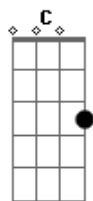

© ukulele-chords.com