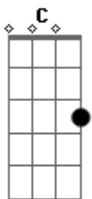

© ukulele-chords.com