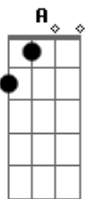

© ukulele-chords.com