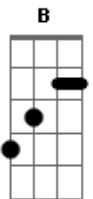

tom:
B (forma dos acordes no tom de **G**)
Afinação: **D G C F A D**
Capotraste na 6ª casa

[Primeira Parte]

G
Stop the clocks, it's amazing
C2
You should see the way the light
Dances off your head
D **Em7**
A million colors of hazel
C2
Golden and red
G
Saturday morning is fading
C2
The sun's reflected
By the coffee in your hand
D **Em7**
My eyes are caught in your gaze
C2
All over again
[Pré-Refrão]
C2
We were love drunk
Waiting on a miracle
G
Trying to find ourselves
D
In the winter snow
C2
So alone in love
G D
Like the world had disappeared
C2
Oh, I won't be silent
And I won't let go
G
I will hold on tighter
D
'Til the afterglow
C2
And we'll burn so bright
G D
'Til the darkness softly clears
[Refrão]

C2 **G D**
Oh, I will hold on to the afterglow
C2 **G**
Oh, I will hold on to the afterglow
[Segunda Parte]
G
The weather outside's changing
C2
The leaves are buried
Under six inches of white
D **Em7** **C2**
The radio is playing Iron & Wine
G
This is a new dimension
C2
This is a level where
We're losing track of time
D **Em7**
I'm holding nothing against it
C2
Except you and I
[Pré-Refrão]
C2
We were love drunk
Waiting on a miracle
G
Trying to find ourselves
D
In the winter snow
C2
So alone in love
G D
Like the world had disappeared
C2
Oh, I won't be silent
And I won't let go
G
I will hold on tighter
D
'Til the afterglow
C2
And we'll burn so bright
G D
'Til the darkness softly clears
[Refrão]
C2 **G D**
Oh, I will hold on to the afterglow
C2 **G D**
Oh, I will hold on to the afterglow
C2
Oh, I will hold on to the afterglow

Acordes

© ukulele-chords.com