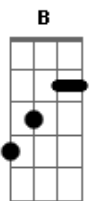

tom: B (forma dos acordes no tom de G)
Afinação: D G C F A D
Capotraste na 6ª casa

[Primeira Parte]

G
Stop the clocks, it's amazing
C2
You should see the way the light
Dances off your head
D Em7
A million colors of hazel
C2
Golden and red
G
Saturday morning is fading
C2
The sun's reflected
By the coffee in your hand
D Em7
My eyes are caught in your gaze
C2
All over again
[Pré-Refrão]
C2
We were love drunk
Waiting on a miracle
G
Trying to find ourselves
D
In the winter snow
C2
So alone in love
G D
Like the world had disappeared
C2
Oh, I won't be silent
And I won't let go
G
I will hold on tighter
D
'Til the afterglow
C2
And we'll burn so bright
G D
'Til the darkness softly clears
[Refrão]

C2 G D
Oh, I will hold on to the afterglow
C2 G
Oh, I will hold on to the afterglow
[Segunda Parte]
G
The weather outside's changing
C2
The leaves are buried
Under six inches of white
D Em7 C2
The radio is playing Iron & Wine
G
This is a new dimension
C2
This is a level where
We're losing track of time
D Em7
I'm holding nothing against it
C2
Except you and I
[Pré-Refrão]
C2
We were love drunk
Waiting on a miracle
G
Trying to find ourselves
D
In the winter snow
C2
So alone in love
G D
Like the world had disappeared
C2
Oh, I won't be silent
And I won't let go
G
I will hold on tighter
D
'Til the afterglow
C2
And we'll burn so bright
G D
'Til the darkness softly clears
[Refrão]
C2 G D
Oh, I will hold on to the afterglow
C2 G D
Oh, I will hold on to the afterglow
C2
Oh, I will hold on to the afterglow

Acordes

© ukulele-chords.com