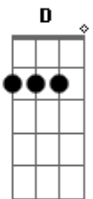

© ukulele-chords.com