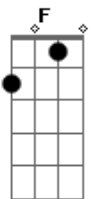

© ukulele-chords.com