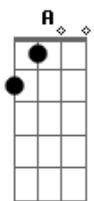

© ukulele-chords.com