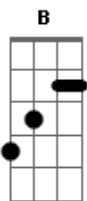

tom:
B (forma dos acordes no tom de **G**)
Afinação: **D G C F A D**
Capotraste na 6ª casa

[Primeira Parte]

G
Stop the clocks, it's amazing
C2
You should see the way the light

Dances off your head
D **Em7**
A million colors of hazel
C2
Golden and red

G
Saturday morning is fading
C2
The sound's reflected

By the coffee in your hand
D **Em7**
My eyes are caught in your gaze
C2
All over again

[Pré-Refrão]

C2
We were love drunk
Waiting on a miracle
G
Tryna to find ourselves
D
In the winter snow
C2
So alone in love

G **D**
Like the world had disappeared
C2
Oh, I won't be silent

And I won't let go
G
I will hold on tighter
D

'Til the afterglow
C2
And we'll burn so bright
G **D**
'Til the darkness softly clears
[Refrão]

C2 **G** **D**
Oh, I will hold on to the afterglow
C2 **G**
Oh, I will hold on to the afterglow
[Segunda Parte]

G
The weather outside's changing
C2
The leaves are buried

Under six inches of white
D **Em7** **C2**
The radio is playing Iron & Wine

G
This is a new dimension
C2
This is a level where

We're losing track of time
D **Em7**
I'm holding nothing against you
C2

Except you and I
[Pré-Refrão]

C2
We were love drunk

Waiting on a miracle
G
Tryna to find ourselves

D
In the winter snow
C2
So alone in love

G **D**
Like the world had disappeared
C2
Oh, I won't be silent

And I won't let go
G
I will hold on tighter
D

'Til the afterglow
C2
And we'll burn so bright
G **D**

'Til the darkness softly clears
[Refrão]

C2 **G** **D**
Oh, I will hold on to the afterglow
C2 **G** **D**
Oh, I will hold on to the afterglow
C2
Oh, I will hold on to the afterglow

Acordes