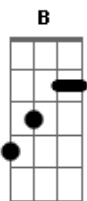

tom:
B (forma dos acordes no tom de **G**)
Afinação: **D G C F A D**
Capotraste na 6ª casa

[Primeira Parte]

G
Stop the clocks, it's amazing
C2
You should see the way the light

Dances off your head
D **Em7**
A million colors of hazel
C2
Golden and red

G
Saturday morning is fading
C2
The sound's reflected

By the coffee in your hand
D **Em7**
My eyes are caught in your gaze
C2
All over again

[Pré-Refrão]

C2
We were love drunk
Waiting on a miracle
G
Tryna to find ourselves
D
In the winter snow
C2
So alone in love

G **D**
Like the world had disappeared
C2
Oh, I won't be silent
And I won't let go

G
I will hold on tighter
D
'Til the afterglow
C2

And we'll burn so bright
G **D**
'Til the darkness softly clears
[Refrão]

C2 **G** **D**
Oh, I will hold on to the afterglow
C2 **G**
Oh, I will hold on to the afterglow
[Segunda Parte]

G
The weather outside's changing
C2
The leaves are buried

Under six inches of white
D **Em7** **C2**
The radio is playing Iron & Wine

G
This is a new dimension
C2
This is a level where

We're losing track of time
D **Em7**
I'm holding nothing against you
C2

Except you and I
[Pré-Refrão]

C2
We were love drunk

Waiting on a miracle
G
Tryna to find ourselves

D
In the winter snow
C2
So alone in love

G **D**
Like the world had disappeared
C2
Oh, I won't be silent

And I won't let go
G
I will hold on tighter
D

'Til the afterglow
C2
And we'll burn so bright
G **D**
'Til the darkness softly clears
[Refrão]

C2 **G** **D**
Oh, I will hold on to the afterglow
C2 **G** **D**
Oh, I will hold on to the afterglow
C2
Oh, I will hold on to the afterglow

Acordes