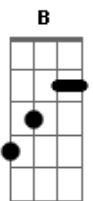

tom:
B (forma dos acordes no tom de **G**)
Afinação: **D G C F A D**
Capotraste na 6ª casa

[Primeira Parte]

G
Stop the clocks, it's amazing
C2
You should see the way the light

Dances off your head
D **Em7**
A million colors of hazel
C2
Golden and red

G
Saturday morning is fading
C2
The sound's reflected

By the coffee in your hand
D **Em7**
My eyes are caught in your gaze
C2
All over again

[Pré-Refrão]

C2
We were love drunk
Waiting on a miracle
G
Tryna to find ourselves
D
In the winter snow
C2
So alone in love

G **D**
Like the world had disappeared
C2
Oh, I won't be silent
And I won't let go

G
I will hold on tighter
D
'Til the afterglow
C2
And we'll burn so bright

G **D**
'Til the darkness softly clears
[Refrão]

C2 **G** **D**
Oh, I will hold on to the afterglow
C2 **G**
Oh, I will hold on to the afterglow
[Segunda Parte]

G
The weather outside's changing
C2
The leaves are buried

Under six inches of white
D **Em7** **C2**
The radio is playing Iron & Wine

G
This is a new dimension
C2
This is a level where

We're losing track of time
D **Em7**
I'm holding nothing against you
C2

Except you and I
[Pré-Refrão]

C2
We were love drunk

Waiting on a miracle
G
Tryna to find ourselves

D
In the winter snow
C2
So alone in love

G **D**
Like the world had disappeared
C2
Oh, I won't be silent

And I won't let go
G
I will hold on tighter
D

'Til the afterglow
C2
And we'll burn so bright
G **D**
'Til the darkness softly clears
[Refrão]

C2 **G** **D**
Oh, I will hold on to the afterglow
C2 **G** **D**
Oh, I will hold on to the afterglow
C2
Oh, I will hold on to the afterglow

Acordes

© ukulele-chords.com