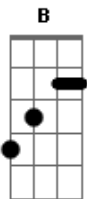

tom:
B (forma dos acordes no tom de **G**)
Afinação: **D G C F A D**
Capotraste na 6ª casa

[Primeira Parte]

G
Stop the clocks, it's amazing
C2
You should see the way the light

Dances off your head
D **Em7**
A million colors of hazel
C2
Golden and red

G
Saturday morning is fading
C2
The sound's reflected

By the coffee in your hand
D **Em7**
My eyes are caught in your gaze
C2
All over again

[Pré-Refrão]

C2
We were love drunk
Waiting on a miracle
G
Tryna to find ourselves
D
In the winter snow
C2
So alone in love

G **D**
Like the world had disappeared
C2
Oh, I won't be silent
And I won't let go

G
I will hold on tighter
D
'Til the afterglow
C2
And we'll burn so bright

G **D**
'Til the darkness softly clears
[Refrão]

C2 **G** **D**
Oh, I will hold on to the afterglow
C2 **G**
Oh, I will hold on to the afterglow
[Segunda Parte]

G
The weather outside's changing
C2
The leaves are buried

Under six inches of white
D **Em7** **C2**
The radio is playing Iron & Wine

G
This is a new dimension
C2
This is a level where

We're losing track of time
D **Em7**
I'm holding nothing against you
C2

Except you and I
[Pré-Refrão]

C2
We were love drunk

Waiting on a miracle
G
Tryna to find ourselves

D
In the winter snow
C2
So alone in love

G **D**
Like the world had disappeared
C2
Oh, I won't be silent

And I won't let go
G
I will hold on tighter
D

'Til the afterglow
C2
And we'll burn so bright
G **D**
'Til the darkness softly clears
[Refrão]

C2 **G** **D**
Oh, I will hold on to the afterglow
C2 **G** **D**
Oh, I will hold on to the afterglow
C2
Oh, I will hold on to the afterglow

Acordes