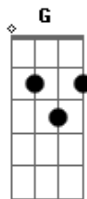

© ukulele-chords.com