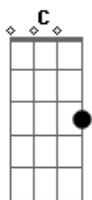

© ukulele-chords.com