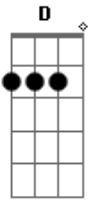

Ed Sheeran - Addicted

Tom: G

G D C
I think I took too much
G D C
I'm addicted to your touch
G D C
But I'm crying
G D C
In shame again

C G D C G D
And now I'm high as a kite
C G D
And I know I might be gone
G
When you get home

G D C
Oh well, we've come this far
G D
You're my Venus
C

And I'm your Mars
G D
And we've passed the moon
C
and stars
G D C
And I'm gone

C G D C G D
And now I'm high as a kite
C G D
And I know I might be gone
C
When you get home
C G D C G D
And now I'm high as a kite
C G D
And I know I might be gone
G
When you get home
C G
So please come home

Acordes

© ukulele-chords.com

© ukulele-chords.com

© ukulele-chords.com