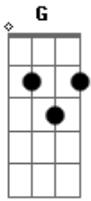

Ed Sheeran - Addicted

Tom: G

G D C
I think I took too much
G D C
I'm addicted to your touch
G D C
But I'm crying
G D C
In shame again

C G D C G D
And now I'm high as a kite
C G D
And I know I might be gone
G
When you get home

G D C
Oh well, we've come this far
G D
You're my Venus
C

And I'm your Mars
G D
And we've passed the moon
C
and stars
G D C
And I'm gone

C G D C G D
And now I'm high as a kite
C G D
And I know I might be gone
C
When you get home
C G D C G D
And now I'm high as a kite
C G D
And I know I might be gone
G
When you get home
C G
So please come home

Acordes

© ukulele-chords.com