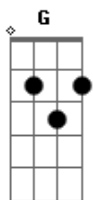

Ed Sheeran - Addicted

Tom: G

G D C
I think I took too much
G D C
I'm addicted to your touch
G D C
But I'm crying
G D C
In shame again

C G D C G D
And now I'm high as a kite
C G D
And I know I might be gone
G
When you get home

G D C
Oh well, we've come this far
G D
You're my Venus
C

And I'm your Mars
G D
And we've passed the moon
C
and stars
G D C
And I'm gone

C G D C G D
And now I'm high as a kite
C G D
And I know I might be gone

When you get home
C G D C G D
And now I'm high as a kite
C G D
And I know I might be gone

G
When you get home
C G
So please come home

Acordes

© ukulele-chords.com