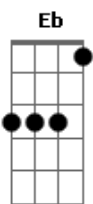

© ukulele-chords.com