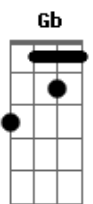

Ed Patrick - What You See

tom:
Capotraste na 3ª casa
Intro: C G DmG
C G Dm

[Primeira Parte]

C G Dm
Do you mind if I sing to you?

C G
To keep me running through your mind
Em
Wasting all your time
Em Dm
Wondering where I am

[Segunda Parte]

C G Dm
Do you mind if I place your name
C G Dm
In between words that I can't quite say
C G
Spin romantic rhymes
Em
You'll start seeing signs
Em Dm
That point straight to me

[Refrão]

F G
But I'll probably just play it without the words
F G Em
Stay the best song singer that you never heard
F G
Probably just sing some song you already know
C Dm G
I won't show the best side of me

In case you don't like what you see

(C G Dm)

[Terceira Parte]

C G Dm

And with every single line
C G Dm
You'll fall into these wild words of mine
C G
We'll fall madly in love
Dm
Leave the others in the dust
Em Dm
An C just run a way somewhere

[Refrão]

G G
But I'll probably just play it without the words
G G Em
Stay the best song singer that you never heard
G G
Probably just sing some song you already know
C Dm G
I won't show the best side of me
C G Dm
In case you don't like what you see
C G Dm
Oooh

[Ponte]

C Dm
Maybe the next time

Or the one after that

CG Dm
I will
CG Dm
I willl

[Refrão]

F G
But I'll probably just play it without the words
F G Em
Stay the best song singer that you never heard
F G
Probably just play some song you already know
C Dm G
I won't show the best side of me
C G Dm G
In case you don't like what you see

Acordes

© ukulele-chords.com