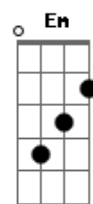

© ukulele-chords.com