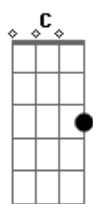

© ukulele-chords.com