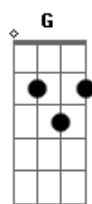

© ukulele-chords.com