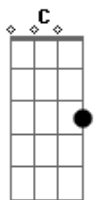

© ukulele-chords.com