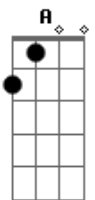

Ed Motta - Tommy Boy's Big Mistake

Tom: **A**
Intro: **E - A** - riff (4x)

Riff

E
Go get Jeanie
A (riff)
Start the engine
It's a good night
E A (riff)
That I know Yeah!

E
Are you drunk
A
On my talking
Do you need me
E A

Do I know

Uh no no

C G D D D
You don't lie
C G D D D
Ever lie
C G D D D
You been lying
C G
Gotta go now Take a ride

E A (riff) 4x
(Let it go Let it go)

E
Tommy told
A (riff)
Tommy showed
Didn't mean to

E A (riff)
Now I know yeahh

E
Won't take long
A
I ain't strong
(riff)
But it's a something
E A
Can't control

C G D D D
You don't lie
C G D D D
Ever lie
C G D D D
You been lying
C G
Gotta go now Take a ride

Solo - base: **E A** riff (4x)
Solo (guitarra 'beliscada?', não use palheta!)

C G D D D
You don't lie
C G D D D
Ever lie
C G D D D
You be-be- be-be- been lying
C G
Gotta go now Take a ride

Take a ride

E A - riff (6x) **E A**
Solo final:
lick1 lick2 lick3 lick4
No final, termina com o lick2.

Acordes

© ukulele-chords.com