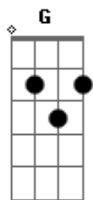

© ukulele-chords.com