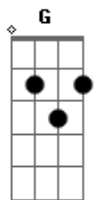

© ukulele-chords.com