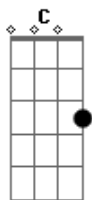

© ukulele-chords.com