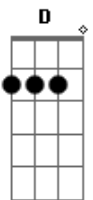

© ukulele-chords.com