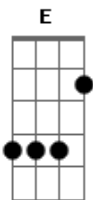

© ukulele-chords.com