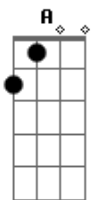

Ed Motta - Tommy Boy's Big Mistake

Tom: **A**
Intro: **E - A** - riff (4x)

Riff

E
Go get Jeanie
A (riff)
Start the engine
It's a good night
E A (riff)
That I know Yeah!

E
Are you drunk
A
On my talking
Do you need me
E A

Do I know

Uh no no

C G D D D
You don't lie
C G D D D
Ever lie
C G D D D
You been lying
C G
Gotta go now Take a ride

E A (riff) 4x
(Let it go Let it go)

E
Tommy told
A (riff)
Tommy showed
Didn't mean to

E A (riff)
Now I know yeahh

E
Won't take long
A
I ain't strong
(riff)
But it's a something
E A
Can't control

C G D D D
You don't lie
C G D D D
Ever lie
C G D D D
You been lying
C G
Gotta go now Take a ride

Solo - base: **E A** riff (4x)
Solo (guitarra 'beliscada?', não use palheta!)

C G D D D
You don't lie
C G D D D
Ever lie
C G D D D
You be-be- be-be- been lying
C G
Gotta go now Take a ride

Take a ride

E A - riff (6x) **E A**
Solo final:
lick1 lick2 lick3 lick4
No final, termina com o lick2.

Acordes

© ukulele-chords.com