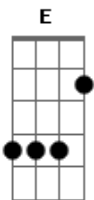

© ukulele-chords.com