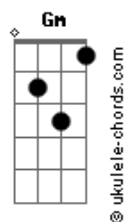

Ed Motta - Sweetest Berry

tom:

Db

Intro: Db Fb Ab Fb
Db Ab D Fb

Db
Got to be real

Abm

Every time you call my name

D

Bring your body to me

[Ponte] Gbadd9 Db

Db

We are sincere

Abm

With our jealousy and fights

Db

Acordes