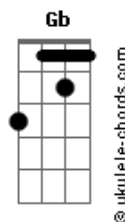

Ed Motta - Sweetest Berry

tom:

Db

Intro: Db Fb Ab Fb
Db Ab D Fb

Db
Got to be real

Abm

Every time you call my name

D

Bring your body to me

[Ponte] Gbadd9 Db

Db

We are sincere

Abm

With our jealousy and fights

Db

Acordes