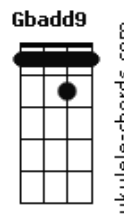

Ed Motta - Sweetest Berry

tom:

Db

Intro: Db Fb Ab Fb
Db Ab D Fb

Db
Got to be real

Abm

Every time you call my name

D

Bring your body to me

[Ponte] Gbadd9 Db

Db

We are sincere

Abm

With our jealousy and fights

Db

Acordes