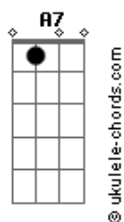

Ed Motta - Sweetest Berry

tom:

Db

Intro: Db Fb Ab Fb
Db Ab D Fb

Db
Got to be real

Abm

Every time you call my name

D

Bring your body to me

[Ponte] Gbadd9 Db

Db

We are sincere

Abm

With our jealousy and fights

Db

Acordes