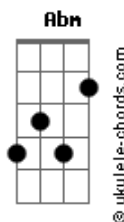

Ed Motta - Sweetest Berry

tom:

Db

Intro: Db Fb Ab Fb
Db Ab D Fb

Db
Got to be real

Abm

Every time you call my name

D

Got to be real

Gm

A7

Gb

Db

Every time you bite my lips

Ebm

Db

Bring your body to me

[Ponte] Gbadd9 Db

Db

We are sincere

Abm

With our jealousy and fights

Db

Acordes