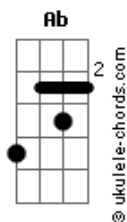

Ed Motta - Sweetest Berry

tom:

Db

Intro: Db Fb Ab Fb
Db Ab D Fb

Db
Got to be real

Abm

Every time you call my name

D

Bring your body to me

[Ponte] Gbadd9 Db

Db

We are sincere

Abm

With our jealousy and fights

Db

Acordes