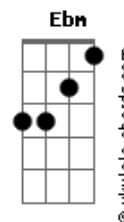

Ed Motta - Sweetest Berry

tom:

Db

Intro: Db Fb Ab Fb
Db Ab D Fb

Db
Got to be real

Abm

Every time you call my name

D

Bring your body to me

[Ponte] Gbadd9 Db

Db

We are sincere

Abm

With our jealousy and fights

Db

Acordes