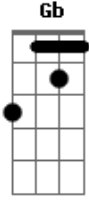

Ed Motta - Drive Me Crazy

Tom: **Gb**
 Intro: **Ebm Fm Bb7(#5)** (6x)
 Intro: Solo: **F Bb Db Bb G Gb A Gb F Bb Db Bb G Gb** (2x)

Ebm Fm Bb7(#5) Ebm Fm Bb7(#5)
 Drive me crazy
Ebm Fm Bb7(#5) Ebm Fm Bb7(#5)

Drive me crazy
B Bb7(#5) B Bb7(#5)
 Squeeze me lady
B Bb7(#5)
 Squeeze me lady
Ebm Fm Bb7(#5)
 With you...

Acordes

© ukulele-chords.com

© ukulele-chords.com

© ukulele-chords.com

© ukulele-chords.com

© ukulele-chords.com