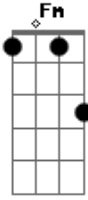

Ed Motta - Drive Me Crazy

Tom: **Gb**
 Intro: **Ebm Fm Bb7(#5)** (6x)
 Intro: Solo: **F Bb Db Bb G Gb A Gb F Bb Db Bb G Gb** (2x)

Ebm Fm Bb7(#5) Ebm Fm Bb7(#5)
 Drive me crazy
Ebm Fm Bb7(#5) Ebm Fm Bb7(#5)

Drive me crazy
B Bb7(#5) B Bb7(#5)
 Squeeze me lady
B Bb7(#5)
 Squeeze me lady
Ebm Fm Bb7(#5)
 With you...

Acordes

© ukulele-chords.com

© ukulele-chords.com

© ukulele-chords.com

© ukulele-chords.com

© ukulele-chords.com