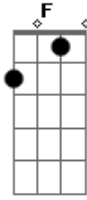

Ed Motta - Drive Me Crazy

Tom: **Gb**
 Intro: **Ebm Fm Bb7(#5)** (6x)
 Intro: Solo: **F Bb Db Bb G Gb A Gb F Bb Db Bb G Gb** (2x)

Ebm Fm Bb7(#5) Ebm Fm Bb7(#5)
 Drive me crazy
Ebm Fm Bb7(#5) Ebm Fm Bb7(#5)

Drive me crazy
B Bb7(#5) B Bb7(#5)
 Squeeze me lady
B Bb7(#5)
 Squeeze me lady
Ebm Fm Bb7(#5)
 With you...

Acordes

© ukulele-chords.com

© ukulele-chords.com

© ukulele-chords.com

© ukulele-chords.com

© ukulele-chords.com