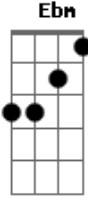

Ed Motta - Drive Me Crazy

Tom: **Gb**
 Intro: **Ebm Fm Bb7(#5)** (6x)
 Intro: Solo: **F Bb Db Bb G Gb A Gb F Bb Db Bb G Gb** (2x)

Ebm Fm Bb7(#5) Ebm Fm Bb7(#5)
 Drive me crazy
Ebm Fm Bb7(#5) Ebm Fm Bb7(#5)

Drive me crazy
B Bb7(#5) B Bb7(#5)
 Squeeze me lady
B Bb7(#5)
 Squeeze me lady
Ebm Fm Bb7(#5)
 With you...

Acordes

© ukulele-chords.com

© ukulele-chords.com

© ukulele-chords.com

© ukulele-chords.com

© ukulele-chords.com