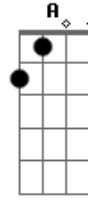

© ukulele-chords.com