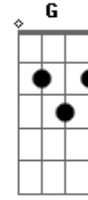

© ukulele-chords.com