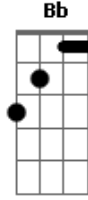

Ed Motta - Drive Me Crazy

Tom: **Gb**
 Intro: **Ebm Fm Bb7(#5)** (6x)
 Intro: Solo: **F Bb Db Bb G Gb A Gb F Bb Db Bb G Gb** (2x)

Ebm Fm Bb7(#5) Ebm Fm Bb7(#5)
 Drive me crazy
Ebm Fm Bb7(#5) Ebm Fm Bb7(#5)

Drive me crazy
B Bb7(#5) B Bb7(#5)
 Squeeze me lady
B Bb7(#5)
 Squeeze me lady
Ebm Fm Bb7(#5)
 With you...

Acordes

© ukulele-chords.com

© ukulele-chords.com

© ukulele-chords.com

© ukulele-chords.com

© ukulele-chords.com