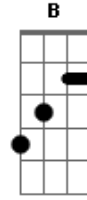

© ukulele-chords.com