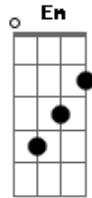

Ed Motta - Blue And Lonesome

tom: Am

I'm blue and lonesome
Whoa-oh as a man can be

Acordes

© ukulele-chords.com

© ukulele-chords.com

© ukulele-chords.com

© ukulele-chords.com