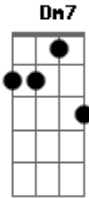

© ukulele-chords.com