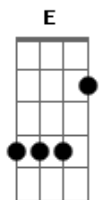

Ed Bruce - The Greatest Love Song

tom:

E
Sometimes I look at you, look at me
A B7 E
I can't believe what I see
A A B7 E
A woman's love who keeps on givin me
A A B7 E
The kind of love I thought could never be
A A B7 E
The poet's words of love cannot compare
A A B7 E
With the sprinkle of the stardust in your hair
A A B7 E
And melodies in shame would turn away
A A B7 E
In the presence of your gentle loving way
B7
And I know that I could never ever put them all together
Dbm E A
But if I could I know that I would find

Gbm A B7
The greatest love song in the whole wide world is right there
in
E
Your eyes
E A E
Every day I see within your smile
A B7 E
The rainbows of a hundred thousand miles
A E
And a million loving feelings I can't say
A B7 E
So I'll just keep on loving you this way
B7
And I know that I could never ever put them all together
Dbm E A
But if I could I know that I would find
Gbm A B7
The greatest love song in the whole wide world is right there
in
E
Your eyes

Acordes

© ukulele-chords.com