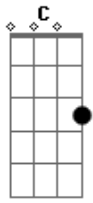

Ed Bruce - Nights

tom:

C

Nights are the loneliest part of the day
That's when your memory comes around and gets me down
Nights, there's a star for every tear
That's fallen from my eye oh how I cried
Onlys nights alone thinking back to you and I
It's nights I know I never should've said goodbye
Nights are the loneliest part of the day
That's when your memory comes around and gets me down

[Solo] C Gm Cm F F
C A7 D D7 G7

F C Dm G7 C
Oh those nights alone thinking about to you and I

F C D G7
It's this nights I know I never should've said goodbye

C Gm C F
Nights are the loneliest part of day

Fm C A7 D7 Gm G7
That's when your memory comes around and gets me down

C Gm C7 F
I said nights, there's a star for every tear

Fm C A7 D D7 G7
That's fallen from my eye oh how I cried

C
Nights

Acordes

© ukulele-chords.com