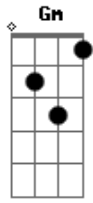

© ukulele-chords.com