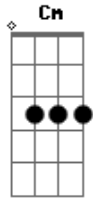

© ukulele-chords.com