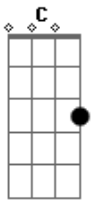

Echo & The Bunnymen - When It All Blows Over

tom:

Intro: C G C G

When it all blows over

Can we start again?

When we've both grown older

Will you love me then?

Say you'll love me then

You never had to tell me

I already knew

The first time you held me

There was only you

It was only ever you

Though every change
As I turned the tide
Through all my games
You were there by my side

(C G)
(C G)
(C G)
(C G)
(C G)

When it all blows over
Can we start again?
When we've both grown older
Will you love me then?
Say you'll love me then
Did you love me then...?

Acordes

© ukulele-chords.com