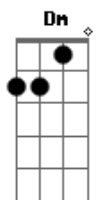

Echo & The Bunnymen - Nocturnal Me

tom:

Intro: Dm Am Dm Am

A
In an ice-capped fire
Am
Of burning wood
Am
In our world of wire
E A
Ignite our dreams of starry skies
Am
And you and me
Am E
As realised our bigger themes

Dm Am
Oh, take me internally
Dm Dm
Forever yours
Am
Nocturnal me
Dm Am
Oh, take me internally
Dm Dm
Forever yours
Am
Nocturnal me

(A E A E A E)

A
Do or die
Am
What's done is done
Am
True beauty lies
E
On the blue horizon

A
Who or why
Am
What's one is one
Am
In pure disguise
E
Of vulgar sons

Dm Am
Oh, take me internally

Dm Dm
Forever yours
Am
Nocturnal me
Dm Am
Oh, take me internally
Dm Dm
Forever yours
Am
Nocturnal me
(E Am E Am)
Dm Am
Whatever burns burns eternally
Dm Am
So take me in turns internally
Dm
When I'm on fire
Am
My body will be
Dm Dm
Forever yours
Am
Nocturnal me

A
In an ice-capped fire
Am
Of burning wood
Am
In our world of wire
E A
Ignite our dreams of starry skies
Am
And you and me
Am E
As realised our bigger themes
Dm Am
Oh, take me internally
Dm Dm
Forever yours
Am
Nocturnal me
Dm Am
Oh, take me internally
Dm Dm
Forever yours
Am
Nocturnal me
[Final] E Am E Am

Acordes

© ukulele-chords.com