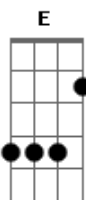

© ukulele-chords.com