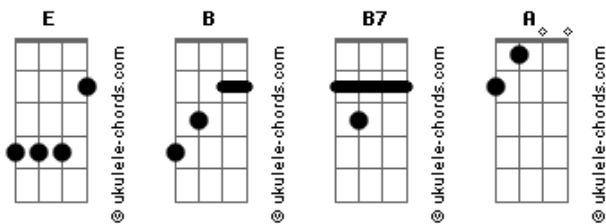

Echo & The Bunnymen - Lips Like Sugar

Tom: E
 Intro: /verse chords: B B7 (3 measures)
 Prechorus chord: B
 Chorus chords: A (4 measures) B (4 measures)
 Intro: /before each verse(between " = piano part):

VERSE (there are several variations throughout the verse, but they pretty much all use these same notes):

PRE-CHORUS:

CHORUS(again, this is a little different every time, but the same notes are always used):

SOLO:

[VERSE]
 B
 She floats like a swan
 B7
 Grace on the water
 B
 Lips like sugar
 B7
 Lips like sugar
 B
 Just when you think you've caught her
 B7
 She glides across the water
 B
 She calls for you tonight
 B7
 To share this moonlight

[PRE-CHORUS]
 B
 You'll flow her river
 B
 She'll ask & you'll give her...

[CHORUS]
 A
 Lips like sugar
 B
 Sugar kisses
 A
 Lips like sugar
 B
 Sugar kisses

Acordes

[VERSE]
 B
 She knows what you know
 B7
 I know what she's thinking
 B
 Sugar kisses, sugar kisses
 B7
 Just when you think she's yours
 B
 She's flown to other shores
 B7
 To laugh at how you break
 B
 And melt into this lake