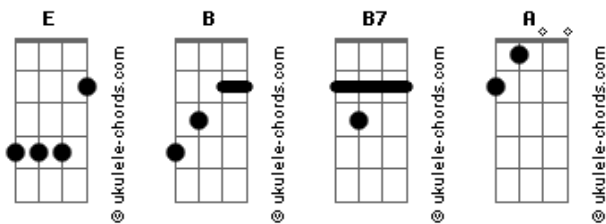

Echo & The Bunnymen - Lips Like Sugar

Tom: E
 Intro: /verse chords: B B7 (3 measures)
 Prechorus chord: B
 Chorus chords: A (4 measures) B (4 measures)
 Intro: /before each verse(between " " = piano part):

VERSE (there are several variations throughout the verse, but they pretty much all use these same notes):

PRE-CHORUS:

CHORUS(again, this is a little different every time, but the same notes are always used):

SOLO:

[VERSE]
 B
 She floats like a swan
 B7
 Grace on the water
 B
 Lips like sugar
 B7
 Lips like sugar
 B
 Just when you think you've caught her
 B7
 She glides across the water
 B
 She calls for you tonight
 B7
 To share this moonlight

[PRE-CHORUS]
 B
 You'll flow her river
 B
 She'll ask & you'll give her...

[CHORUS]
 A
 Lips like sugar
 B
 Sugar kisses
 A
 Lips like sugar
 B
 Sugar kisses

Acordes

[VERSE]
 B
 She knows what you know
 B7
 I know what she's thinking
 B
 Sugar kisses, sugar kisses
 B7
 Just when you think she's yours
 B
 She's flown to other shores
 B7
 To laugh at how you break
 B
 And melt into this lake