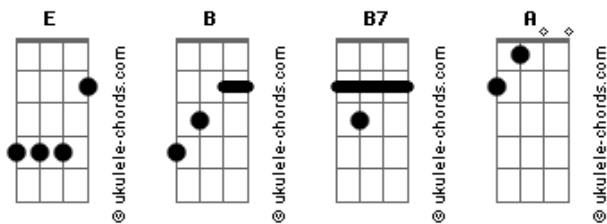

Echo & The Bunnymen - Lips Like Sugar

Tom: E
 Intro: /verse chords: B B7 (3 measures)
 Prechorus chord: B
 Chorus chords: A (4 measures) B (4 measures)
 Intro: /before each verse(between " = piano part):

VERSE (there are several variations throughout the verse, but they pretty much all use these same notes):

PRE-CHORUS:

CHORUS(again, this is a little different every time, but the same notes are always used):

SOLO:

[VERSE]
 B
 She floats like a swan
 B7
 Grace on the water
 B
 Lips like sugar
 B7
 Lips like sugar
 B
 Just when you think you've caught her
 B7
 She glides across the water
 B
 She calls for you tonight
 B7
 To share this moonlight

[PRE-CHORUS]
 B
 You'll flow her river
 B
 She'll ask & you'll give her...

[CHORUS]
 A
 Lips like sugar
 B
 Sugar kisses
 A
 Lips like sugar
 B
 Sugar kisses

Acordes

[VERSE]
 B
 She knows what you know
 B7
 I know what she's thinking
 B
 Sugar kisses, sugar kisses
 B7
 Just when you think she's yours
 B
 She's flown to other shores
 B7
 To laugh at how you break
 B
 And melt into this lake