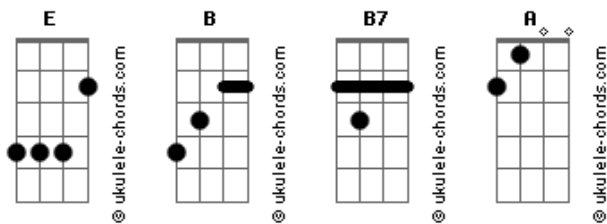

# Echo & The Bunnymen - Lips Like Sugar

Tom: E  
 Intro: /verse chords: B B7 (3 measures)  
 Prechorus chord: B  
 Chorus chords: A (4 measures) B (4 measures)  
 Intro: /before each verse(between "" = piano part):

VERSE (there are several variations throughout the verse, but they pretty much all use these same notes):

PRE-CHORUS:

CHORUS(again, this is a little different every time, but the same notes are always used):

SOLO:

[VERSE]  
 B  
 She floats like a swan  
 B7  
 Grace on the water  
 B  
 Lips like sugar  
 B7  
 Lips like sugar  
 B  
 Just when you think you've caught her  
 B7  
 She glides across the water  
 B  
 She calls for you tonight  
 B7  
 To share this moonlight

## Acordes

[VERSE]  
 B  
 She knows what you know  
 B7  
 I know what she's thinking  
 B  
 Sugar kisses, sugar kisses  
 B7  
 Just when you think she's yours  
 B  
 She's flown to other shores  
 B7  
 To laugh at how you break  
 B  
 And melt into this lake