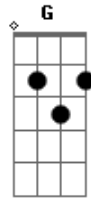

© ukulele-chords.com