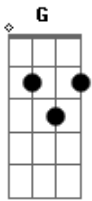

© ukulele-chords.com