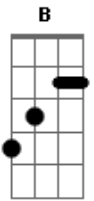

© ukulele-chords.com