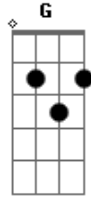

Echo & The Bunnymen - Altamont

Bunnymen
By Chris Fox
I Met Will Twice

VERSE CHORDS: D,F,C,
CHORUS CHORDS: G,C

tom: Another Great Song By The

Ddnt mind if i do etc: F,G, F,G

The riff:

If Your PPlaying Acousticly Its easier to play it like this:

There You Go ALATMONT

Acordes

© ukulele-chords.com

© ukulele-chords.com

© ukulele-chords.com