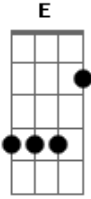

Echo & The Bunnymen - Altamont

Bunnymen
By Chris Fox
I Met Will Twice

VERSE CHORDS: D,F,C,
CHORUS CHORDS: G,C

tom: Another Great Song By The

Ddnt mind if i do etc: F,G, F,G

The riff:

If Your PPlaying Acousticly Its easier to play it like this:

There You Go ALATMONT

Acordes

© ukulele-chords.com

© ukulele-chords.com

© ukulele-chords.com