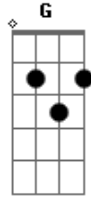

© ukulele-chords.com