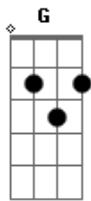

D G
All my all my life

revolves around

D
laughter and crying

G
as my life turns

D
round and round

D A
Cannon fire burning

G D
on the hillside

A
You and I are side by side

G D
Listen

A G D
Tin soldiers playing our tune

D G D G
and round

D A
Songs for life's lost lovers

G D
bitter sweet their healing

A
Their prayers prayed under covers

G D
need not kneeling

A
God's one miracle

G D
moves in circles

Acordes

© ukulele-chords.com

© ukulele-chords.com

© ukulele-chords.com