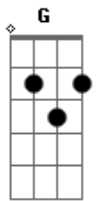

© ukulele-chords.com