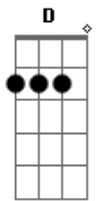

Echo & The Bunnymen - All My Life

Tom: D
Intro: D A G D

D A
Oh how the times have changes us

G D
Sure and now uncertain

A
Men not devils have claimed us

G D
Purity deserting

A
God's one miracle

G D
lost in circles

D G
All my all my life

revolves around

D
laughter and crying

G
as my life turns

D
round and round

D A
Cannon fire burning

G D
on the hillside

A
You and I are side by side

G D
Listen

A G D
Tin soldiers playing our tune

D G D G
and round

D A
Songs for life's lost lovers

G D
bitter sweet their healing

A
Their prayers prayed under covers

G D
need not kneeling

A
God's one miracle

G D
moves in circles

Acordes

© ukulele-chords.com