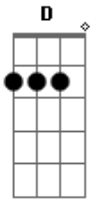

Echo & The Bunnymen - All My Life

Tom: D
Intro: D A G D

D A
Oh how the times have changes us

G D
Sure and now uncertain

A
Men not devils have claimed us

G D
Purity deserting

A
God's one miracle

G D
lost in circles

D G
All my all my life

revolves around

D
laughter and crying

G
as my life turns

D
round and round

D A
Cannon fire burning

G D
on the hillside

A
You and I are side by side

G D
Listen

A G D
Tin soldiers playing our tune

D G D G
and round

D A
Songs for life's lost lovers

G D
bitter sweet their healing

A
Their prayers prayed under covers

G D
need not kneeling

A
God's one miracle

G D
moves in circles

Acordes

© ukulele-chords.com