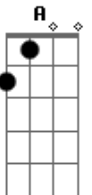

© ukulele-chords.com