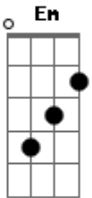

© ukulele-chords.com