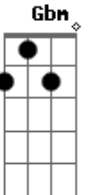

© ukulele-chords.com