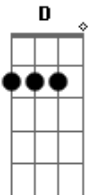

© ukulele-chords.com