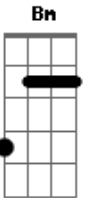

© ukulele-chords.com