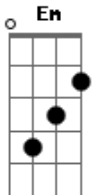

© ukulele-chords.com