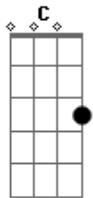

Easton Corbin - Let Alone You

Tom: C

Intro: D

It was Sunday afternoon, I was sunk in my recliner
Football game was on, Tampa Bay and Carolina
I wasn't paying much attention The volume down not watching it at all
This house was like an ice box, had all the curtains drawn
I had it more like a hotel room, and less like a home
It's been so quiet around here lately, I wasn't thinkin anyone would call
Let alone you, All the way from Dallas
Out of the blue Sayin that you missed us
And time and distance made you see, You were lost without me
How did you know I'd finally hit the bottom
An all time low Was suddenly forgotten
The sound of your voice on the line Made fate turn circles on a dime
Just when I thought I'd never find, somebody new, Let alone you

(D)

Now here I am at the baggage claim
A nervous wreck waitin on your plane
Ring in my hands, checkin my watch
I never dreamed forty-eight hours ago, I'd be standin here waitin on anyone
No, not anyone
Let Alone You, All the way from Dallas
Out of the blue, sayin that you missed us
And time and distance made you see, you were lost without me
How did you know, I'd finally hit the bottom
An all time low, suddenly forgotten
The sound of your voice on the line made fate turn circles on the dime
Just when I thought I'd never find somebody new
Let alone you, Let alone you

(D)

Acordes

© ukulele-chords.com