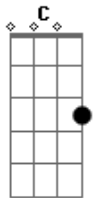

Easton Corbin - Let Alone You

Tom: C

Intro: D

D
It was Sunday afternoon, I was sunk in my recliner
Em
Football game was on, Tampa Bay and Carolina

D
I wasn't paying much attention The volume down not watching it at all

This house was like an ice box, had all the curtains drawn

I had it more like a hotel room, and less like a home

It's been so quiet around here lately, I wasn't thinkin anyone would call

D
Let alone you, All the way from Dallas

Em
Out of the blue Sayin that you missed us

G **A**
And time and distance made you see, You were lost without me

D
How did you know I'd finally hit the bottom

Em
An all time low Was suddenly forgotten

G **Gbm** **G**
The sound of your voice on the line Made fate turn circles on a dime

Gbm **G** **Bm** **G** **A**
Just when I thought I'd never find, somebody new, Let alone you

(D)

G
Now here I am at the baggage claim
A nervous wreck waitin on your plane

D
Ring in my hands, checkin my watch

D
I never dreamed forty-eight hours ago, I'd be standin here waitin on anyone

A
No, not anyone

D
Let Alone You, All the way from Dallas

Em
Out of the blue, sayin that you missed us

G **A**
And time and distance made you see, you were lost without me

D
How did you know, I'd finally hit the bottom

Em
An all time low, suddenly forgotten

G **Gbm** **G**
The sound of your voice on the line made fate turn circles on the dime

Gbm **G** **Bm** **A** **G**
Just when I thought I'd never find somebody new

A **D** **G** **A**
Let alone you, Let alone you

(D)

Acordes

© ukulele-chords.com