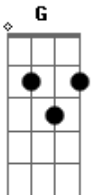

© ukulele-chords.com