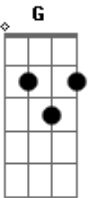

© ukulele-chords.com