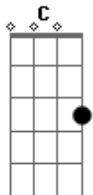

Easton Corbin - Let Alone You

Tom: C

Intro: D

It was ^DSunday afternoon, I was sunk in my recliner
^{Em}Football game was on, Tampa Bay and Carolina
^DI wasn't payin much attention The volume down not watchin it at all
This house was like an ice box, had all the curtains drawn
^{Em}I had it more like a hotel room, and less like a home
^GIt's been so quiet around here lately, I wasn't thinkin anyone would call

^DLet alone you, All the way from Dallas
^{Em}Out of the blue Sayin that you missed us
^GAnd time and distance made you see, You were lost without me
^DHow did you know I'd finally hit the bottom
^{Em}An all time low Was suddenly forgotten
^GThe sound of your voice on the line ^{Gbm}Made fate turn circles on a dime
^{Gbm}Just when I thought I'd never find, ^{Bm}somebody new, ^GLet alone you ^A

(D)

^GNow here I am at the baggage claim
^DA nervous wreck waitin on your plane
^GRing in my hands, checkin my watch
^DI never dreamed forty-eight hours ago, I'd be standin here waitin on anyone
^ANo, not anyone

^DLet Alone You, All the way from Dallas
^{Em}Out of the blue, sayin that you missed us
^GAnd time and distance made you see, you were lost without me
^DHow did you know, I'd finally hit the bottom
^{Em}An all time low, suddenly forgotten
^GThe sound of your voice on the line made fate turn circles on the dime
^{Gbm}Just when I thought I'd never find ^{Bm}somebody new ^A
^ALet alone you, ^{D G A}Let alone you

(D)

Acordes

© ukulele-chords.com