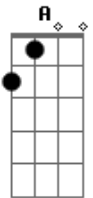

© ukulele-chords.com