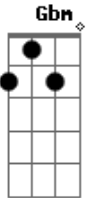

© ukulele-chords.com