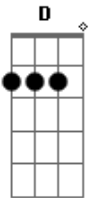

© ukulele-chords.com