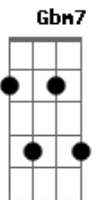

© ukulele-chords.com