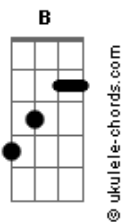

Refrão:

Cm Fm Bbm
And oh after the love has gone
Bbm Eb7 Abm
How could you lead me on
Abm Db7 Gb7
And not let me stay around
Abm Bbm Cm Fm Bbm
Oh oh oh after the love has gone
Bbm Eb7 Abm
What used to be right is wrong
Abm Db7 Gb7 E C7
Can love that's lost be found

Verso 2:

F Bbm F
For a while to love each other was all
F Bb7
We would ever need
Dm Bb7
Love was strong for so long
Eb7 C7 C7
Never knew that what was wrong, oh baby
F Bbm F Gm Abm

Wasn't right we tried to find what we had
F
'Til sadness was all
Dm Bb7
We shared (we were scared)
C7 C7
This affair would lead our love in two

Pré-Refrão 2:

Bb7 F Dm
Somethin' happened along the way
Gm F Bm-
Yesterday was all we had
Bb7 F Dm
Somethin' happened along the way
Gm F E
What used to be happy is sad
E Ebm Abm
Somethin' happened along the way
Dbm B
And yesterday was all we had

Refrão:

Cm Fm Bbm
And oh after the love has gone
Bbm Eb7 Abm
How could you lead me on
Abm Db7 Gb7
And not let me stay around
Abm Bbm Cm Fm Bbm
Oh oh oh after the love has gone
Bbm Eb7 Abm
What used to be right is wrong
Abm Db7 Gb7
Can love that's lost be found
Abm Bbm B Dbm Ebm Fm
Oh oh oh oh oh oh
Bbm Ebm
after the love has gone
Eb7 Ab7 Dbm
What used to be right is wrong
Dbm Gb7 B
Can love that's lost be found
Dbm Ebm Fm Bbm Ebm
oh oh oh after the love has gone
Eb7 Ab7 Dbm
What used to be right is wrong
Dbm Gb7 B
Can love that's lost be found
Dbm Ebm Fm Bbm Ebm
oh oh oh after the love has gone
Eb7 Ab7 Dbm
What used to be right is wrong
Dbm Gb7 B
Can love that's lost be found
Dbm Ebm Fm
oh oh oh

Acordes