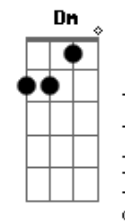

Refrão:

Cm Fm Bbm
And oh after the love has gone
Bbm Eb7 Abm
How could you lead me on
Abm Db7 Gb7
And not let me stay around
Abm Bbm Cm Fm Bbm
Oh oh oh after the love has gone
Bbm Eb7 Abm
What used to be right is wrong
Abm Db7 Gb7 E C7
Can love that's lost be found

Verso 2:

F Bbm F
For a while to love each other was all
F Bb7
We would ever need
Dm Bb7
Love was strong for so long
Eb7 C7 C7
Never knew that what was wrong, oh baby
F Bbm F Gm Abm

Wasn't right we tried to find what we had
F
'Til sadness was all
Dm Bb7
We shared (we were scared)
C7 C7
This affair would lead our love in two

Pré-Refrão 2:

Bb7 F Dm
Somethin' happened along the way
Gm F Bm-
Yesterday was all we had
Bb7 F Dm
Somethin' happened along the way
Gm F E
What used to be happy is sad
E Ebm Abm
Somethin' happened along the way
Dbm B
And yesterday was all we had

Refrão:

Cm Fm Bbm
And oh after the love has gone
Bbm Eb7 Abm
How could you lead me on
Abm Db7 Gb7
And not let me stay around
Abm Bbm Cm Fm Bbm
Oh oh oh after the love has gone
Bbm Eb7 Abm
What used to be right is wrong
Abm Db7 Gb7
Can love that's lost be found
Abm Bbm B Dbm Ebm Fm
Oh oh oh oh oh oh
Bbm Ebm
after the love has gone
Eb7 Ab7 Dbm
What used to be right is wrong
Dbm Gb7 B
Can love that's lost be found
Dbm Ebm Fm Bbm Ebm
oh oh oh after the love has gone
Eb7 Ab7 Dbm
What used to be right is wrong
Dbm Gb7 B
Can love that's lost be found
Dbm Ebm Fm Bbm Ebm
oh oh oh after the love has gone
Eb7 Ab7 Dbm
What used to be right is wrong
Dbm Gb7 B
Can love that's lost be found
Dbm Ebm Fm
oh oh oh

Acordes