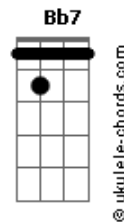

Refrão:

Cm Fm Bbm
And oh after the love has gone
Bbm Eb7 Abm
How could you lead me on
Abm Db7 Gb7
And not let me stay around
Abm Bbm Cm Fm Bbm
Oh oh oh after the love has gone
Bbm Eb7 Abm
What used to be right is wrong
Abm Db7 Gb7 E C7
Can love that's lost be found

Verso 2:

F Bbm F
For a while to love each other was all
F Bb7
We would ever need
Dm Bb7
Love was strong for so long
Eb7 C7 C7
Never knew that what was wrong, oh baby
F Bbm F Gm Abm

Wasn't right we tried to find what we had
F
'Til sadness was all
Dm Bb7
We shared (we were scared)
C7 C7
This affair would lead our love in two

Pré-Refrão 2:

Bb7 F Dm
Somethin' happened along the way
Gm F Bm-
Yesterday was all we had
Bb7 F Dm
Somethin' happened along the way
Gm F E
What used to be happy is sad
E Ebm Abm
Somethin' happened along the way
Dbm B
And yesterday was all we had

Refrão:

Cm Fm Bbm
And oh after the love has gone
Bbm Eb7 Abm
How could you lead me on
Abm Db7 Gb7
And not let me stay around
Abm Bbm Cm Fm Bbm
Oh oh oh after the love has gone
Bbm Eb7 Abm
What used to be right is wrong
Abm Db7 Gb7
Can love that's lost be found
Abm Bbm B Dbm Ebm Fm
Oh oh oh oh oh oh
Bbm Ebm
after the love has gone
Eb7 Ab7 Dbm
What used to be right is wrong
Dbm Gb7 B
Can love that's lost be found
Dbm Ebm Fm Bbm Ebm
oh oh oh after the love has gone
Eb7 Ab7 Dbm
What used to be right is wrong
Dbm Gb7 B
Can love that's lost be found
Dbm Ebm Fm Bbm Ebm
oh oh oh after the love has gone
Eb7 Ab7 Dbm
What used to be right is wrong
Dbm Gb7 B
Can love that's lost be found
Dbm Ebm Fm
oh oh oh

Acordes