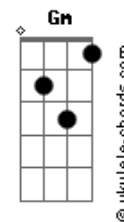

Refrão:

Cm Fm Bbm
And oh after the love has gone
Bbm Eb7 Abm
How could you lead me on
Abm Db7 Gb7
And not let me stay around
Abm Bbm Cm Fm Bbm
Oh oh oh after the love has gone
Bbm Eb7 Abm
What used to be right is wrong
Abm Db7 Gb7 E C7
Can love that's lost be found

Verso 2:

F Bbm F
For a while to love each other was all
F Bb7
We would ever need
Dm Bb7
Love was strong for so long
Eb7 C7 C7
Never knew that what was wrong, oh baby
F Bbm F Gm Abm

Wasn't right we tried to find what we had
F
'Til sadness was all
Dm Bb7
We shared (we were scared)
C7 C7
This affair would lead our love in two

Pré-Refrão 2:

Bb7 F Dm
Somethin' happened along the way
Gm F Bm-
Yesterday was all we had
Bb7 F Dm
Somethin' happened along the way
Gm F E
What used to be happy is sad
E Ebm Abm
Somethin' happened along the way
Dbm B
And yesterday was all we had

Refrão:

Cm Fm Bbm
And oh after the love has gone
Bbm Eb7 Abm
How could you lead me on
Abm Db7 Gb7
And not let me stay around
Abm Bbm Cm Fm Bbm
Oh oh oh after the love has gone
Bbm Eb7 Abm
What used to be right is wrong
Abm Db7 Gb7
Can love that's lost be found
Abm Bbm B Dbm Ebm Fm
Oh oh oh oh oh oh
Bbm Ebm
after the love has gone
Eb7 Ab7 Dbm
What used to be right is wrong
Dbm Gb7 B
Can love that's lost be found
Dbm Ebm Fm Bbm Ebm
oh oh oh after the love has gone
Eb7 Ab7 Dbm
What used to be right is wrong
Dbm Gb7 B
Can love that's lost be found
Dbm Ebm Fm Bbm Ebm
oh oh oh after the love has gone
Eb7 Ab7 Dbm
What used to be right is wrong
Dbm Gb7 B
Can love that's lost be found
Dbm Ebm Fm
oh oh oh

Acordes