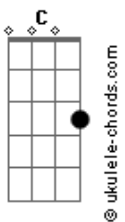

Refrão:

Cm Fm Bbm
And oh after the love has gone
Bbm Eb7 Abm
How could you lead me on
Abm Db7 Gb7
And not let me stay around
Abm Bbm Cm Fm Bbm
Oh oh oh after the love has gone
Bbm Eb7 Abm
What used to be right is wrong
Abm Db7 Gb7 E C7
Can love that's lost be found

Verso 2:

F Bbm F
For a while to love each other was all
F Bb7
We would ever need
Dm Bb7
Love was strong for so long
Eb7 C7 C7
Never knew that what was wrong, oh baby
F Bbm F Gm Abm

Wasn't right we tried to find what we had
F
'Til sadness was all
Dm Bb7
We shared (we were scared)
C7 C7
This affair would lead our love in two

Pré-Refrão 2:

Bb7 F Dm
Somethin' happened along the way
Gm F Bm-
Yesterday was all we had
Bb7 F Dm
Somethin' happened along the way
Gm F E
What used to be happy is sad
E Ebm Abm
Somethin' happened along the way
Dbm B
And yesterday was all we had

Refrão:

Cm Fm Bbm
And oh after the love has gone
Bbm Eb7 Abm
How could you lead me on
Abm Db7 Gb7
And not let me stay around
Abm Bbm Cm Fm Bbm
Oh oh oh after the love has gone
Bbm Eb7 Abm
What used to be right is wrong
Abm Db7 Gb7
Can love that's lost be found
Abm Bbm B Dbm Ebm Fm
Oh oh oh oh oh oh
Bbm Ebm
after the love has gone
Eb7 Ab7 Dbm
What used to be right is wrong
Dbm Gb7 B
Can love that's lost be found
Dbm Ebm Fm Bbm Ebm
oh oh oh after the love has gone
Eb7 Ab7 Dbm
What used to be right is wrong
Dbm Gb7 B
Can love that's lost be found
Dbm Ebm Fm Bbm Ebm
oh oh oh after the love has gone
Eb7 Ab7 Dbm
What used to be right is wrong
Dbm Gb7 B
Can love that's lost be found
Dbm Ebm Fm
oh oh oh

Acordes