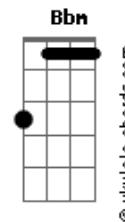

Refrão:

Cm Fm Bbm
And oh after the love has gone
Bbm Eb7 Abm
How could you lead me on
Abm Db7 Gb7
And not let me stay around
Abm Bbm Cm Fm Bbm
Oh oh oh after the love has gone
Bbm Eb7 Abm
What used to be right is wrong
Abm Db7 Gb7 E C7
Can love that's lost be found

Verso 2:

F Bbm F
For a while to love each other was all
F Bb7
We would ever need
Dm Bb7
Love was strong for so long
Eb7 C7 C7
Never knew that what was wrong, oh baby
F Bbm F Gm Abm

Wasn't right we tried to find what we had
F
'Til sadness was all
Dm Bb7
We shared (we were scared)
C7 C7
This affair would lead our love in two

Pré-Refrão 2:

Bb7 F Dm
Somethin' happened along the way
Gm F Bm-
Yesterday was all we had
Bb7 F Dm
Somethin' happened along the way
Gm F E
What used to be happy is sad
E Ebm Abm
Somethin' happened along the way
Dbm B
And yesterday was all we had

Refrão:

Cm Fm Bbm
And oh after the love has gone
Bbm Eb7 Abm
How could you lead me on
Abm Db7 Gb7
And not let me stay around
Abm Bbm Cm Fm Bbm
Oh oh oh after the love has gone
Bbm Eb7 Abm
What used to be right is wrong
Abm Db7 Gb7
Can love that's lost be found
Abm Bbm B Dbm Ebm Fm
Oh oh oh oh oh oh
Bbm Ebm
after the love has gone
Eb7 Ab7 Dbm
What used to be right is wrong
Dbm Gb7 B
Can love that's lost be found
Dbm Ebm Fm Bbm Ebm
oh oh oh after the love has gone
Eb7 Ab7 Dbm
What used to be right is wrong
Dbm Gb7 B
Can love that's lost be found
Dbm Ebm Fm Bbm Ebm
oh oh oh after the love has gone
Eb7 Ab7 Dbm
What used to be right is wrong
Dbm Gb7 B
Can love that's lost be found
Dbm Ebm Fm
oh oh oh

Acordes