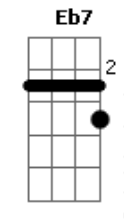

Refrão:

Cm Fm Bbm
And oh after the love has gone
Bbm Eb7 Abm
How could you lead me on
Abm Db7 Gb7
And not let me stay around
Abm Bbm Cm Fm Bbm
Oh oh oh after the love has gone
Bbm Eb7 Abm
What used to be right is wrong
Abm Db7 Gb7 E C7
Can love that's lost be found

Verso 2:

F Bbm F
For a while to love each other was all
F Bb7
We would ever need
Dm Bb7
Love was strong for so long
Eb7 C7 C7
Never knew that what was wrong, oh baby
F Bbm F Gm Abm

Wasn't right we tried to find what we had
F
'Til sadness was all
Dm Bb7
We shared (we were scared)
C7 C7
This affair would lead our love in two

Pré-Refrão 2:

Bb7 F Dm
Somethin' happened along the way
Gm F Bm-
Yesterday was all we had
Bb7 F Dm
Somethin' happened along the way
Gm F E
What used to be happy is sad
E Ebm Abm
Somethin' happened along the way
Dbm B
And yesterday was all we had

Refrão:

Cm Fm Bbm
And oh after the love has gone
Bbm Eb7 Abm
How could you lead me on
Abm Db7 Gb7
And not let me stay around
Abm Bbm Cm Fm Bbm
Oh oh oh after the love has gone
Bbm Eb7 Abm
What used to be right is wrong
Abm Db7 Gb7
Can love that's lost be found
Abm Bbm B Dbm Ebm Fm
Oh oh oh oh oh oh
Bbm Ebm
after the love has gone
Eb7 Ab7 Dbm
What used to be right is wrong
Dbm Gb7 B
Can love that's lost be found
Dbm Ebm Fm Bbm Ebm
oh oh oh after the love has gone
Eb7 Ab7 Dbm
What used to be right is wrong
Dbm Gb7 B
Can love that's lost be found
Dbm Ebm Fm Bbm Ebm
oh oh oh after the love has gone
Eb7 Ab7 Dbm
What used to be right is wrong
Dbm Gb7 B
Can love that's lost be found
Dbm Ebm Fm
oh oh oh

Acordes