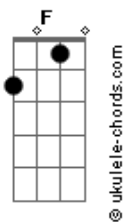

Refrão:

Cm Fm Bbm
And oh after the love has gone
Bbm Eb7 Abm
How could you lead me on
Abm Db7 Gb7
And not let me stay around
Abm Bbm Cm Fm Bbm
Oh oh oh after the love has gone
Bbm Eb7 Abm
What used to be right is wrong
Abm Db7 Gb7 E C7
Can love that's lost be found

Verso 2:

F Bbm F
For a while to love each other was all
F Bb7
We would ever need
Dm Bb7
Love was strong for so long
Eb7 C7 C7
Never knew that what was wrong, oh baby
F Bbm F Gm Abm

Wasn't right we tried to find what we had
F
'Til sadness was all
Dm Bb7
We shared (we were scared)
C7 C7
This affair would lead our love in two

Pré-Refrão 2:

Bb7 F Dm
Somethin' happened along the way
Gm F Bm-
Yesterday was all we had
Bb7 F Dm
Somethin' happened along the way
Gm F E
What used to be happy is sad
E Ebm Abm
Somethin' happened along the way
Dbm B
And yesterday was all we had

Refrão:

Cm Fm Bbm
And oh after the love has gone
Bbm Eb7 Abm
How could you lead me on
Abm Db7 Gb7
And not let me stay around
Abm Bbm Cm Fm Bbm
Oh oh oh after the love has gone
Bbm Eb7 Abm
What used to be right is wrong
Abm Db7 Gb7
Can love that's lost be found
Abm Bbm B Dbm Ebm Fm
Oh oh oh oh oh oh
Bbm Ebm
after the love has gone
Eb7 Ab7 Dbm
What used to be right is wrong
Dbm Gb7 B
Can love that's lost be found
Dbm Ebm Fm Bbm Ebm
oh oh oh after the love has gone
Eb7 Ab7 Dbm
What used to be right is wrong
Dbm Gb7 B
Can love that's lost be found
Dbm Ebm Fm Bbm Ebm
oh oh oh after the love has gone
Eb7 Ab7 Dbm
What used to be right is wrong
Dbm Gb7 B
Can love that's lost be found
Dbm Ebm Fm
oh oh oh

Acordes