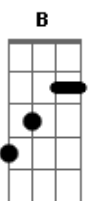

© ukulele-chords.com