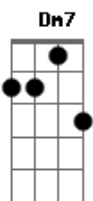

© ukulele-chords.com