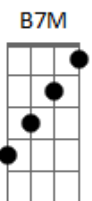

© ukulele-chords.com