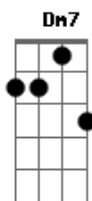

© ukulele-chords.com