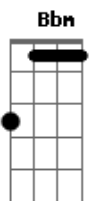

© ukulele-chords.com