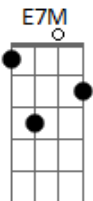

© ukulele-chords.com