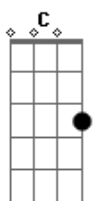

Verso 2:

F Bbm F
For a while to love each other was all
F Bb7
We would ever need
Dm7 Bb7
Love was strong for so long
Eb7 C7 C7
Never knew that what was wrong, oh baby
F Bbm F Gm7 Abm7

Wasn't right we tried to find what we had
F
'Til sadness was all
Dm7 Bb7
We shared (we were scared)
C7 C7
This affair would lead our love in two

Pré-Refrão 2:

Bb7 F Dm7
Somethin' happened along the way
Gm7 F Bm-
Yesterday was all we had
Bb7 F Dm7
Somethin' happened along the way
Gm7 F E
What used to be happy is sad
E7M Ebm7 Abm7
Somethin' happened along the way
Dbm7 B7M
And yesterday was all we had

Refrão:

Cm7 Fm7 Bbm7
And oh after the love has gone
Bbm7 Eb7 Abm7
How could you lead me on
Abm7 Db7 Gb7
And not let me stay around
Abm7 Bbm7 Cm7 Fm7 Bbm7
Oh oh oh after the love has gone
Bbm7 Eb7 Abm7
What used to be right is wrong
Abm7 Db7 Gb7
Can love that's lost be found
Abm7 Bbm7 B7M Dbm7 Ebm7 Fm7
Oh oh oh oh oh oh
Bbm7 Ebm7
after the love has gone
Ebm7 Ab7 Dbm7
What used to be right is wrong
Dbm7 Gb7 B7M
Can love that's lost be found
Dbm7 Ebm7 Fm7 Bbm7 Ebm7
oh oh oh after the love has gone
Ebm7 Ab7 Dbm7
What used to be right is wrong
Dbm7 Gb7 B7M
Can love that's lost be found
Dbm7 Ebm7 Fm7 Bbm7 Ebm7
oh oh oh after the love has gone
Ebm7 Ab7 Dbm7
What used to be right is wrong
Dbm7 Gb7 B7M
Can love that's lost be found
Dbm7 Ebm7 Fm7
oh oh oh

Acordes

© ukulele-chords.com