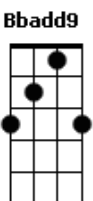

© ukulele-chords.com