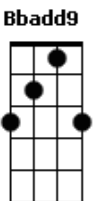

© ukulele-chords.com