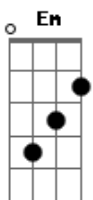

Eagle-Eye Cherry - Worried Eyes

Tom: G
 (D G D G) 2X

D G
 I've tried so hard to remember what it is that I forgot
 But I can, but I can believe.....will you now

D G
 I've tried, I've tried, I've tried
 G D
 Cried and kissed goodbye

D G
 To something that we both know

D Em
 Boy you blow my mind
 I don't know how I'm going to
 Em D
 Show you what I feel for you

D G
 All I know
 D G
 All I know is I ...
 G D
 Want to be with you
 (D Em D G)

D G
 I look at you

G D
 I hear your voice

D G G D
 I try to remember.....I try to remember

D G
 So don't you look at me with worried eyes

G D
 'Cause you know we got to try girl

All I know

D G
 All I know is I

G D
 Want to be with you ... (3X)

Hmm Hmmm
 (D Em D G) 4X

Acordes

© ukulele-chords.com

© ukulele-chords.com

© ukulele-chords.com