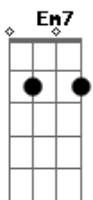

© ukulele-chords.com