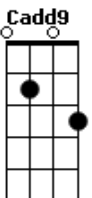

© ukulele-chords.com