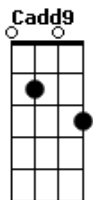

© ukulele-chords.com