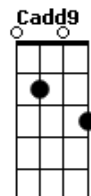

© ukulele-chords.com