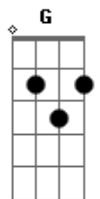

© ukulele-chords.com