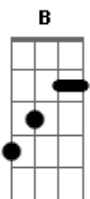

Eagle-Eye Cherry - Lonely Days

Tom: E
Intro: E B A A x4

ver:
 E B
 Girl I can't abide
 A
 By the rules you laid down in this game
 E B A
 Cause now I've gone and lost myself in you
 E B
 One time you catch a ride
 A
 And it takes you miles away
 E B A
 There's a chance of never feeling blue
 A
 And those lonely days will be long time forgotten
 E B
 If we could find another way
 A
 Now let's contemplate is this time of passion
 E B
 Strong enough to make you stay

solo: E B A A x4

A E B
 Miles and miles away

A E B
 Miles and miles away

A E B
 Miles and miles away

A E B
 Miles and miles away

A E B
 Miles and miles away

A E B
 Miles and miles away

A E B
 Miles and miles away

A E B A A
 Miles and miles away

E B
 Girl I can't abide
 A

By the rules you laid down in this game

Acordes

© ukulele-chords.com

© ukulele-chords.com

© ukulele-chords.com