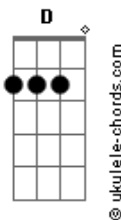

Eagle-Eye Cherry - Comatose (In The Arms Of Slumber)

Tom: G

riff

riff

The doors are closed and walls are white
Someone calls but I don't want to talk tonight
Stay away you all want to stay away
I'm going to be all right, all right

C **D**
Within the arms of slumber,
G
going to leave it all behind, mmm yeah
C **D** **G**
Comatose gone under, like all the other times

riff
With pride and disdain I'm going to ignore this pain
When someone falls you're supposed to get up again
I try to oblige but I, I can't tonight
I'm going to be all right, all right

C **D**
Within the arms of slumber,
G
going to leave it all behind, mmm
C **D** **G**
Comatose gone under, like all the other times, yeah

D **C** **G**
Comfort of my dreams I resign myself to you
D **C** **G**
Dream as I might, oh I'm sleeping when I'm blue
D **C** **G**
Such a pleasure when I feel myself go under

And I'm leaving it all behind

Acordes

riff

Mmm, going to leave it all behind

riff

The magic of sweet morpheus, you're doing it once again
You saved me from my sadness, you saved me from my pain
Protect me from depression, protect me one more night
And I'll be all right, all right

C **D**
Within the arms of slumber,
G
going to leave it all behind, mmm
C **D** **G**
Comatose gone under, like all the other times

D **C** **G**
Comfort of my dreams I resign myself to you
D **C** **G**
Dream as I might, oh I'm sleeping when I'm blue
D **C** **G**
Such a pleasure when I feel myself go under
D **C** **G**
Stay away, stay away while I'm in the arms of slumber

D **C** **G**
Comfort of my dreams I resign myself to you
D **C** **G**
Dream as I might, oh I'm sleeping when I'm blue
D **C** **G**
Such a pleasure when I feel myself go under

And I'm leaving it all behind mmmhm

riff

Stay away you all want to stay away
Stay away you all want to stay away
Stay away you all want to stay away
Stay away you all want to stay away