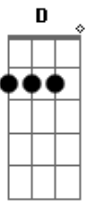

Em What glass splinters lie so deep in your mind?

Em To tear out from your eyes

With a thought to stiffen brooding lies

Em And I'll only watch you leave me further be - hind

C Sing----- blue silver

C Sing, sing---- blue silver

[Final] Em D G B7 Em D G B
Em D G B7 Em7

Acordes

© ukulele-chords.com

© ukulele-chords.com

© ukulele-chords.com

© ukulele-chords.com

© ukulele-chords.com

© ukulele-chords.com