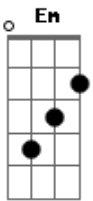

Duran Duran - The Chauffeur

Tom: E

m [Intro] G B

(Em D G B)

Em Out on the tar plains ...the glides are moving

Em All looking for a new place to drive

Em You sit be - side me, ...so newly charming

Em Sweating dewdrops glisten, fresh in your side

And the sun drips down, bedding heavy behind

The front of your dress, all shadowy lined

Then the droning engine throbs in time with your beating heart

(G B Em B7 G B Em B7)

Em Way down the lane a way, living for a - nother day

Em What glass splinters lie so deep in your mind?

Em To tear out from your eyes

With a thought to stiffen brooding lies

Em And I'll only watch you leave me further be - hind

C Sing----- blue silver

C Sing, sing---- blue silver

[Final] Em D G B7 Em D G B
Em D G B7 Em7

Acordes

© ukulele-chords.com

© ukulele-chords.com

© ukulele-chords.com

© ukulele-chords.com

© ukulele-chords.com

© ukulele-chords.com