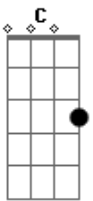

Duran Duran - The Chauffeur

Tom: E

m [Intro] G B

(Em D G B)

Em Out on the tar plains ...the glides are moving

Em All looking for a new place to drive

Em You sit be - side me, ...so newly charming

Em Sweating dewdrops glisten, fresh in your side

Em What glass splinters lie so deep in your mind?

Em To tear out from your eyes

With a thought to stiffen brooding lies

Em And I'll only watch you leave me further be - hind

C Sing----- blue silver

C Sing, sing---- blue silver

[Final] Em D G B7 Em D G B
Em D G B7 Em7

Acordes

© ukulele-chords.com

© ukulele-chords.com

© ukulele-chords.com

© ukulele-chords.com

© ukulele-chords.com

© ukulele-chords.com