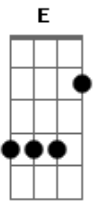

Duran Duran - The Chauffeur

Tom: E

m [Intro] G B

(Em D G B)

Em Out on the tar plains ...the glides are moving

Em All looking for a new place to drive

Em You sit be - side me, ...so newly charming

Em Sweating dewdrops glisten, fresh in your side

And the sun drips down, bedding heavy behind

The front of your dress, all shadowy lined

Then the droning engine throbs in time with your beating heart

(G B Em B7 G B Em B7)

Em Way down the lane a way, living for a - nother day

Em The aphids swarm up in the ...drifting haze

Em

Swim seagull in the sky to - wards that hollow western isle

Em My envied Lady holds you fast in her gaze!

C Sing----- blue silver

(Em D G B)

Em And watching lovers part, ...I feel you smiling

Em What glass splinters lie so deep in your mind?

Em To tear out from your eyes

With a thought to stiffen brooding lies

Em And I'll only watch you leave me further be - hind

C Sing----- blue silver

C Sing, sing---- blue silver

[Final] Em D G B7 Em D G B
Em D G B7 Em7

Acordes

© ukulele-chords.com