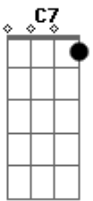

© ukulele-chords.com