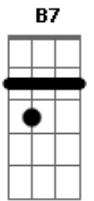

Em What glass splinters lie so deep in your mind?

Em To tear out from your eyes

With a thought to stiffen brooding lies

Em And I'll only watch you leave me further be - hind

C Sing----- blue silver

C Sing, sing---- blue silver

[Final] Em D G B7 Em D G B
Em D G B7 Em7

Acordes

© ukulele-chords.com

© ukulele-chords.com

© ukulele-chords.com

© ukulele-chords.com

© ukulele-chords.com

© ukulele-chords.com