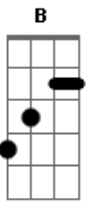

Duran Duran - The Chauffeur

Tom: E

m [Intro] G B

(Em D G B)

Em Out on the tar plains ...the glides are moving

Em All looking for a new place to drive

Em You sit be - side me, ...so newly charming

Em Sweating dewdrops glisten, fresh in your side

And the sun drips down, bedding heavy behind

The front of your dress, all shadowy lined

Then the droning engine throbs in time with your beating heart

(G B Em B7 G B Em B7)

Em Way down the lane a way, living for a - nother day

Em What glass splinters lie so deep in your mind?

Em To tear out from your eyes

With a thought to stiffen brooding lies

Em And I'll only watch you leave me further be - hind

C Sing----- blue silver

C Sing, sing---- blue silver

[Final] Em D G B7 Em D G B
Em D G B7 Em7

Acordes

© ukulele-chords.com

© ukulele-chords.com

© ukulele-chords.com

© ukulele-chords.com

© ukulele-chords.com

© ukulele-chords.com