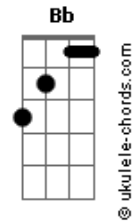

Duncan Laurence - Life On The Moon

tom:
 Capotraste na 1ª casa
 Intro: F F7 Dm Am Bb C

[Primeira Parte]

F
 It's hard for a man to admit he's afraid
 Of the dark

Dm
 And the loneliness
 That comes along with it

Bb
 I closed my eyes
 Gm C
 Too many nights by myself

F
 I stopped believing and came up
 With questions

Dm
 Like, will I find love?
 Am I good enough?

Bb
 I floated along
 Gm C
 And circled the world by myself

[Pré-Refrão]

Bb Bbm
 You were the Sun, my beam of light
 F
 Gave me my bright side

Bb
 The other side's doomed
 Bbm
 If there's life on the Moon

F C F
 It's all 'cause of you

Bb C
 It's all 'cause of you

F Dm Bb
 Life on the Moon

[Segunda Parte]

F
 You took the lead with me
 Dm
 What did you see in me?

F
 My cold empty heart

Acordes

Bb
 Covered in dark most of the times
 Bb Gm C
 The ones who pass by drift away

[Pré-Refrão]

Bb Bbm
 You were the Sun, my beam of light
 F
 Gave me my bright side