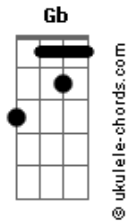

Bb
 I closed my eyes
 Gm C
 Too many nights by myself

F
 I stopped believing and came up
 With questions

Dm
 Like, will I find love?
 Am I good enough?

Bb
 I floated along
 Gm C
 And circled the world by myself

[Pré-Refrão]

Bb Bbm
 You were the Sun, my beam of light
 F
 Gave me my bright side

Bb
 The other side's doomed
 Bbm
 If there's life on the Moon

F C F
 It's all 'cause of you

Bb C
 It's all 'cause of you

F Dm Bb
 Life on the Moon

[Segunda Parte]

F
 You took the lead with me
 Dm
 What did you see in me?

F
 My cold empty heart

Acordes

Bb
 Covered in dark most of the times
 Bb Gm C
 The ones who pass by drift away

[Pré-Refrão]

Bb Bbm
 You were the Sun, my beam of light
 F
 Gave me my bright side