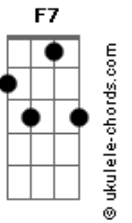

Duncan Laurence - Life On The Moon

tom:
 Capotraste na 1ª casa
 Intro: F F7 Dm Am Bb C

[Primeira Parte]

F
 It's hard for a man to admit he's afraid
 Of the dark

Dm
 And the loneliness
 That comes along with it

Bb
 I closed my eyes
 Gm C
 Too many nights by myself

F
 I stopped believing and came up
 With questions

Dm
 Like, will I find love?
 Am Bb
 I good enough?

Bb
 I floated along
 Gm C
 And circled the world by myself

[Pré-Refrão]

Bb Bbm
 You were the Sun, my beam of light
 F
 Gave me my bright side

Bb
 The other side's doomed
 Bbm
 If there's life on the Moon

F C F
 It's all 'cause of you

Bb C
 It's all 'cause of you

F Dm Bb
 Life on the Moon

[Segunda Parte]

F
 You took the lead with me
 Dm
 What did you see in me?

F
 My cold empty heart

Acordes

Bb
 Covered in dark most of the times
 Bb Gm C
 The ones who pass by drift away

[Pré-Refrão]

Bb Bbm
 You were the Sun, my beam of light
 F
 Gave me my bright side