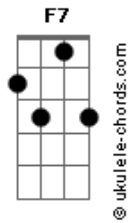

Duncan Laurence - Life On The Moon

tom:
 Capotraste na 1ª casa
 Intro: F F7 Dm Am Bb C

[Primeira Parte]

F
 It's hard for a man to admit he's afraid
 Of the dark

Dm
 And the loneliness
 That comes along with it

Bb
 I closed my eyes
 Gm C
 Too many nights by myself

F
 I stopped believing and came up
 With questions

Dm
 Like, will I find love?
 Am Bb
 I good enough?

Bb
 I floated along
 Gm C
 And circled the world by myself

[Pré-Refrão]

Bb Bbm
 You were the Sun, my beam of light
 F
 Gave me my bright side

Bb
 The other side's doomed
 Bbm
 If there's life on the Moon

F C F
 It's all 'cause of you

Bb C
 It's all 'cause of you

F Dm Bb
 Life on the Moon

[Segunda Parte]

F
 You took the lead with me
 Dm
 What did you see in me?

F
 My cold empty heart

Acordes

Bb
 Covered in dark most of the times
 Bb Gm C
 The ones who pass by drift away

[Pré-Refrão]

Bb Bbm
 You were the Sun, my beam of light
 F
 Gave me my bright side