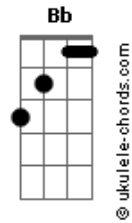

Duncan Laurence - Life On The Moon

tom:
 Capotraste na 1ª casa
 Intro: F F7 Dm Am Bb C

[Primeira Parte]

F
 It's hard for a man to admit he's afraid
 Of the dark

Dm
 And the loneliness
 That comes along with it

Bb
 I closed my eyes
 Gm C
 Too many nights by myself

F
 I stopped believing and came up
 With questions

Dm
 Like, will I find love?
 Am Bb
 I good enough?

Bb
 I floated along
 Gm C
 And circled the world by myself

[Pré-Refrão]

Bb Bbm
 You were the Sun, my beam of light
 F
 Gave me my bright side

Bb
 The other side's doomed
 Bbm
 If there's life on the Moon

F C F
 It's all 'cause of you

Bb C
 It's all 'cause of you

F Dm Bb
 Life on the Moon

[Segunda Parte]

F
 You took the lead with me
 Dm
 What did you see in me?

F
 My cold empty heart

Acordes

Bb
 Covered in dark most of the times
 Bb Gm C
 The ones who pass by drift away

[Pré-Refrão]

Bb Bbm
 You were the Sun, my beam of light
 F
 Gave me my bright side