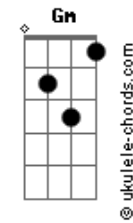

Duncan Laurence - Life On The Moon

tom:
 Capotraste na 1ª casa
 Intro: F F7 Dm Am Bb C

[Primeira Parte]

F
 It's hard for a man to admit he's afraid
 Of the dark

Dm
 And the loneliness
 That comes along with it

Bb
 I closed my eyes
 Gm C
 Too many nights by myself

F
 I stopped believing and came up
 With questions

Dm
 Like, will I find love?
 Am I good enough?

Bb
 I floated along
 Gm C
 And circled the world by myself

[Pré-Refrão]

Bb Bbm
 You were the Sun, my beam of light
 F
 Gave me my bright side

Bb
 The other side's doomed
 Bbm
 If there's life on the Moon

F C F
 It's all 'cause of you

Bb C
 It's all 'cause of you

F Dm Bb
 Life on the Moon

[Segunda Parte]

F
 You took the lead with me
 Dm
 What did you see in me?

F
 My cold empty heart

Acordes

Bb
 Covered in dark most of the times
 Bb Gm C
 The ones who pass by drift away

[Pré-Refrão]

Bb Bbm
 You were the Sun, my beam of light
 F
 Gave me my bright side