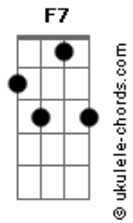

Duncan Laurence - Life On The Moon

tom:
 Capotraste na 1ª casa
 Intro: F F7 Dm Am Bb C

[Primeira Parte]

F
 It's hard for a man to admit he's afraid
 Of the dark

Dm
 And the loneliness
 That comes along with it

Bb
 I closed my eyes
 Gm C
 Too many nights by myself

F
 I stopped believing and came up
 With questions

Dm
 Like, will I find love?
 Am I good enough?

Bb
 I floated along
 Gm C
 And circled the world by myself

[Pré-Refrão]

Bb Bbm
 You were the Sun, my beam of light
 F
 Gave me my bright side

Bb
 The other side's doomed
 Bbm
 If there's life on the Moon

F C F
 It's all 'cause of you

Bb C
 It's all 'cause of you

F Dm Bb
 Life on the Moon

[Segunda Parte]

F
 You took the lead with me
 Dm
 What did you see in me?

F
 My cold empty heart

Acordes

Bb
 Covered in dark most of the times
 Bb Gm C
 The ones who pass by drift away

[Pré-Refrão]

Bb Bbm
 You were the Sun, my beam of light
 F
 Gave me my bright side