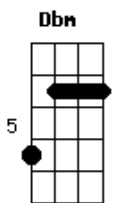

© ukulele-chords.com

© ukulele-chords.com