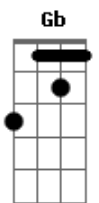

© ukulele-chords.com