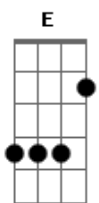

© ukulele-chords.com