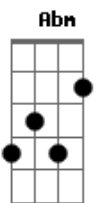

Duke Dumont - Ocean Dumont

Tom: A

Intro: Abm F#- Abm Dbm

Abm Gb
We're riding down the boulevard

E
We're riding through the dark night, night

Dbm
With half the tank and empty heart

Abm
Pretending we're in love, but it's never enough, nah

Gb
As the sirens fill the lonely air

E
Oh, how did we get here now, now, now, baby?

Dbm
We see a storm is closing in

Abm
Pretending we ain't scared

Gb
[Don't say a word while we dance with the devil

E
You brought a fire to a world so cold

Dbm
We're out of time on the highway to never

E
Hold on (hold on), hold on (hold on)

Abm Gb
Don't say a word while we dance with the devil

E
You brought a fire to a world so cold

Dbm Abm
We're out of time on the highway to never

E
Hold on (hold on), hold on (hold on)]

Gb
We're running all the red lights down

E
No way that we can stop, nah, nah

Dbm
A quarter tank and almost gone

Abm
Pretending we're in love, but it's never enough, nah

Gb

I wish we could take it back in time,

E
Before we crossed the line now, now, now, baby

Dbm
We see a storm is closing in

Abm
I reach out for your hand

Gb
[Don't say a word while we dance with the devil

E
You brought a fire to a world so cold

Dbm
We're out of time on the highway to never

E
Hold on (hold on), hold on (hold on)

Abm Gb
Don't say a word while we dance with the devil

E
You brought a fire to a world so cold

Dbm Abm
We're out of time on the highway to never

E
Hold on (hold on), hold on (hold on)]

Gbm
Ooh

E Dbm
Hold on, oh yeah, oh

Abm
Hold on

Gb
[Don't say a word while we dance with the devil

E
You brought a fire to a world so cold

Dbm
We're out of time on the highway to never

E
Hold on (hold on), hold on (hold on)

Abm Gb
Don't say a word while we dance with the devil

E
You brought a fire to a world so cold

Dbm Abm
We're out of time on the highway to never

E
Hold on (hold on), hold on (hold on)]

Acordes

© ukulele-chords.com

© ukulele-chords.com

© ukulele-chords.com