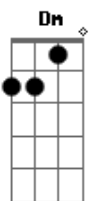

© ukulele-chords.com