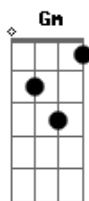

Duffy - Hanging On Too Long

Tom: F
Intro: Dm Bb Am (4x)

Dm Bb Am
It was just my mistake
Dm Bb Am
Thinking you cared
Dm Bb Am
It was just my mistake
Dm Bb Am
Thinking you'd be there
F Dm
That you'd be by my side
Am Bb
And that you wouldn't lie
Dm Bb Am Dm Bb Am
My mistake

Bb F Dm Gm Bb
I know it's wrong
Dm F Dm
Hanging on too long
Gm Bb
I know it's wrong
Dm F Dm
Hanging on too long
Gm Bb
But I beat 'em all
Dm Bb Am Dm Bb Am
Hanging on too long

Dm Bb Am
I was a fool for you

F
My heart was clutching
To one fair right
My head was pumping
It could put up a fight

Bb F Dm Gm Bb
I know it's wrong
Dm F Dm
Hanging on too long
Gm Bb
I know it's wrong
Dm F Dm
Hanging on too long
Gm Bb
And I need to move on
Dm F Dm Gm Bb Dm F Dm
I'm hanging on too long

Bb F Dm Gm Bb
I know it's wrong
Dm F Dm
Hanging on too long
Gm Bb
I know it's wrong
Dm F Dm
Hanging on too long

Acordes

© ukulele-chords.com

© ukulele-chords.com

© ukulele-chords.com

© ukulele-chords.com

© ukulele-chords.com