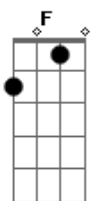

Duffy - Hanging On Too Long

Tom: F
Intro: Dm Bb Am (4x)

Dm Bb Am
It was just my mistake
Dm Bb Am
Thinking you cared
Dm Bb Am
It was just my mistake
Dm Bb Am
Thinking you'd be there
F Dm
That you'd be by my side
Am Bb
And that you wouldn't lie
Dm Bb Am Dm Bb Am
My mistake

Dm Bb Am
It was just my false hope
Dm Bb Am
Thinking we'd last, yeah
Dm Bb Am
It was just my false hope
Dm Bb Am
Forgot all your pests
c
All those girls you denied
Am
Smashed up hearts
Bb
Hung out to dry

Bb F Dm Gm Bb
I know it's wrong
Dm F Dm
Hanging on too long
Gm Bb
I know it's wrong
Dm F Dm
Hanging on too long
Gm Bb
But I beat 'em all
Dm Bb Am Dm Bb Am
Hanging on too long

Dm Bb Am
I was a fool for you

Dm Bb Am
Right from the start
Yeah
Dm Bb Am
I was a fool for you
Dm Bb Am
Hoping for a spark
F Dm
For some kind of sign
Am Bb
That you would be mine

Bb F Dm Gm Bb
I know it's wrong
Dm F Dm
Hanging on too long
Gm Bb
I know it's wrong
Dm F Dm
Hanging on too long

F
My heart was clutching
To one fair right
My head was pumping
It could put up a fight

Bb F Dm Gm Bb
I know it's wrong
Dm F Dm
Hanging on too long
Gm Bb
I know it's wrong
Dm F Dm
Hanging on too long
Gm Bb
And I need to move on
Dm F Dm Gm Bb Dm F Dm
I'm hanging on too long

Bb F Dm Gm Bb
I know it's wrong
Dm F Dm
Hanging on too long
Gm Bb
I know it's wrong
Dm F Dm
Hanging on too long

Acordes