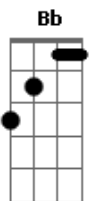

Duffy - Hanging On Too Long

Tom: F
Intro: Dm Bb Am (4x)

Dm Bb Am
It was just my mistake
Dm Bb Am
Thinking you cared
Dm Bb Am
It was just my mistake
Dm Bb Am
Thinking you'd be there
F Dm
That you'd be by my side
Am Bb
And that you wouldn't lie
Dm Bb Am Dm Bb Am
My mistake

Dm Bb Am
Right from the start
Yeah
Dm Bb Am
I was a fool for you
Dm Bb Am
Hoping for a spark
F Dm
For some kind of sign
Am Bb
That you would be mine

Bb F Dm Gm Bb
I know it's wrong
Dm F Dm
Hanging on too long
Gm Bb
I know it's wrong
Dm F Dm
Hanging on too long

F
My heart was clutching
To one fair right
My head was pumping
It could put up a fight

Bb F Dm Gm Bb
I know it's wrong
Dm F Dm
Hanging on too long
Gm Bb
I know it's wrong
Dm F Dm
Hanging on too long
Gm Bb
And I need to move on
Dm F Dm Gm Bb Dm F Dm
I'm hanging on too long

Bb F Dm Gm Bb
I know it's wrong
Dm F Dm
Hanging on too long
Gm Bb
I know it's wrong
Dm F Dm
Hanging on too long

Acordes

© ukulele-chords.com

© ukulele-chords.com

© ukulele-chords.com

© ukulele-chords.com

© ukulele-chords.com