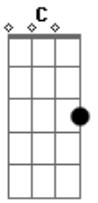

© ukulele-chords.com