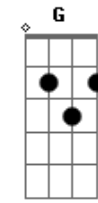

© ukulele-chords.com