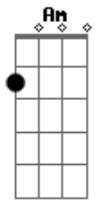

Duda Spínola - Losing Game

tom:
Am
You came to me
C D
Like the light into the darkness
D Am C
Like a river to the sea
D Am C
As if you'd never had to leave
D Am C
And then, you left me
D Am C
Like the shadows in my dreams

D Am C
Like the bruises in my soul
D F
Like the air I need to breathe
Dm G
I know I'm gonna look into your eyes
Ab Am
And see right there the things you truly feel
Dm G
Is this the kind of game you want to play?
Ab Am
I guess we both lose anyway
That's a losing game

Acordes

© ukulele-chords.com