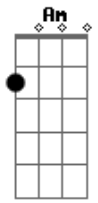

Duda Spínola - Losing Game

tom:
Am
You came to me
C D Am C
Like the light into the darkness
D Am C
Like a river to the sea
D Am C
As if you'd never had to leave
D Am C
And then, you left me
D Am C
Like the shadows in my dreams

D Am C
Like the bruises in my soul
D F
Like the air I need to breathe
Dm G
I know I'm gonna look into your eyes
Ab Am
And see right there the things you truly feel
Dm G
Is this the kind of game you want to play?
Ab Am
I guess we both lose anyway
That's a losing game

Acordes

© ukulele-chords.com