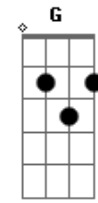

© ukulele-chords.com