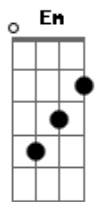

© ukulele-chords.com