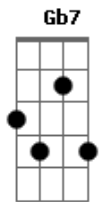

© ukulele-chords.com