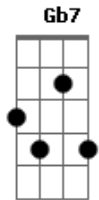

© ukulele-chords.com