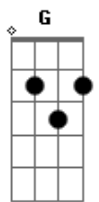

© ukulele-chords.com