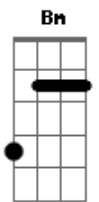

© ukulele-chords.com