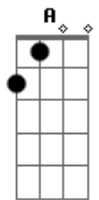

Duck Fizz - Vedette

Tom: A

(com acordes na forma de G)

Capostrate na 2ª casa

Intro: Em Bm

Em
Stuck on a roustic way
Em
Still lost by my blidness
Bm
Always try to change
Bm
Sorry for my hardness

Em
Between the laugh and tears
Em
Sorry for my baby
Bm
Alice really meant
Bm
Everything to me

G Em
So many times wants a cigarette
Gb7 Bm
You know your smoke babe it puts down
G Em
Around clock the clock as a fuck vedette
Gb7 Gb7
Everyday want it spend with a crown

Em
That you wanna? you are lazy
Em
Shallow lady change so crazy
Bm
That you wanna? you are lazy
Bm
Shallow lady change
Em
That you wanna? you are lazy
Em Bm
Shallow lady change so crazy

(Em Bm)
(Em Bm)

Em
Between the laugh and tears

Em
Sorry for my baby
Bm
Alice really meant
Bm
Everything to me

Em
Stuck in my hollow thoughts
Em
Almost insecure
Bm
Now I gotta got trought this shit by my own

G Em
So many times wants a cigarette
Gb7 Bm
You know your smoke babe it puts down
G Em
Around clock the clock as a fuck vedette
Gb7 Gb7
Everyday want it spend with a crown

Em
That you wanna? you are lazy
Em
Shallow lady change so crazy
Bm
That you wanna? you are lazy
Bm
Shallow lady change
Em
That you wanna? you are lazy
Em Bm
Shallow lady change so crazy

(G Em Gb7 Bm)
(G Em Gb7)

G
It may sounds complicate
Em
But I'm going trought a hell
Gb7 Bm
Of all your lies and your demons

Bm
And your soft regrets

G
It may sounds complicate
Em Gb7 Bm
But I'm going trought a hell

Acordes

© ukulele-chords.com