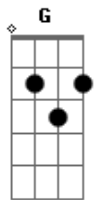

© ukulele-chords.com