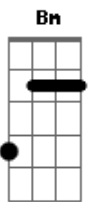

© ukulele-chords.com