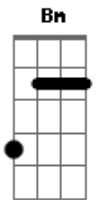

© ukulele-chords.com