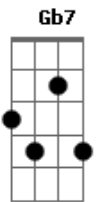

© ukulele-chords.com