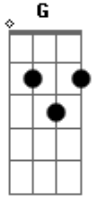

© ukulele-chords.com