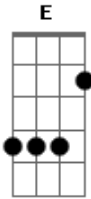

Ducatti - All I Want

Tom: A

m
Intro: Am G E

Am G E
All I want is hard to find
Am G E
I?m still looking for a way
Am G E

There?s no time to fool around
Am G E
Now I know it?s time to pay
F G Am
All I want is by the river
F G Am
All I want is by the sun
F G Am
All I want is by the river
F G E
All I want is by the sun

Acordes

© ukulele-chords.com

© ukulele-chords.com

© ukulele-chords.com

© ukulele-chords.com

© ukulele-chords.com