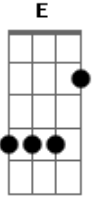

© ukulele-chords.com