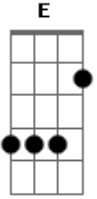

© ukulele-chords.com