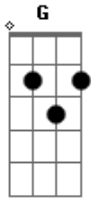

© ukulele-chords.com

© ukulele-chords.com