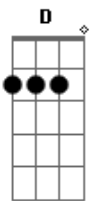

© ukulele-chords.com