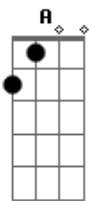

© ukulele-chords.com