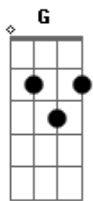

The Dubliners - Moly malone

Tom: G
Intro: G Em Am D7

[Primeira Parte]

G Em Am D7
In Dublin's fair city, where the girls are so pretty
G Em A D
I first set my eyes on sweet Molly Malone
G Em Am

D7
As she wheeled her wheelbarrow, through the streets broad and narrow

G C G
Crying cockles and mussels

C G D G
A-live, A-live oh.

[Refrão]

G Em
A-live, alive 0,

Am D7
A-live, alive 0,

G C G
Crying cockles and mussels

C G D G
A-live, alive oh.

[Segunda Parte]

G Em Am D7
She was a fishmonger, and sure t?was no wonder
G Em A D
For so were her Father and Mother before
G Em Am

D7
And they wheeled their barrow, through the streets broad and narrow

G C G
Crying Cockles and Mussels

C G D G
A-live, a-live oh.

[Refrão]

[Terceira Parte]

G Em Am D7
She died of a fever, and sure no one could save her
G Em A D
And that was the end of sweet Molly Malone
G Em Am

D7
Now her ghost wheels her barrow, through the streets broad and narrow

G C G
Crying Cockles and Mussels

C G D G
A-live, A-live oh

[Refrão]

Acordes

© ukulele-chords.com