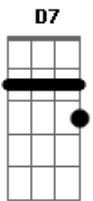

© ukulele-chords.com