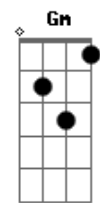

© ukulele-chords.com