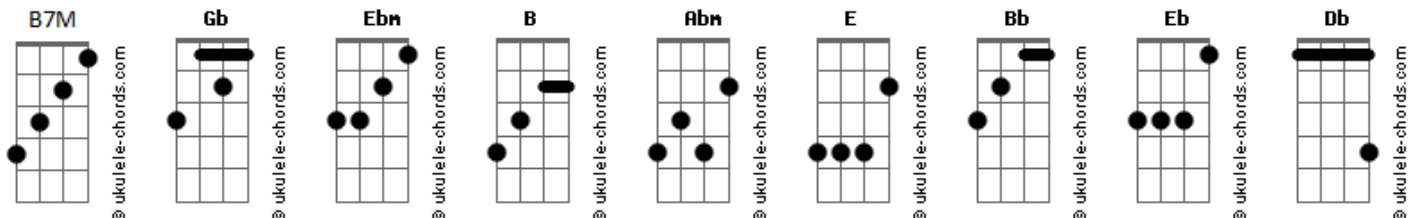

[Segunda Parte]

Ebm **B**
Was a time when that shit might've worked

Abm **E**
Was a time when I just threw a match and let it burn

Ebm **B**
Now I'm grown, I know what I deserve

Abm **Bb**
I still like dancing with the lessons I already learned

[Pré-Refrão]

Ebm
I already know your type

B7M
Telling me the things I like

Abm
Tryna make me yours for life

E
Taking me for a ride

Ebm
I already know your type

B7M
Think you can play your cards right

G#2 **Eb**
Don't you know I could do this dance all night?

[Refrão]

Ebm **Db** **B**
Ooh, whatcha doing?

Bbm **Abm** **Ebm** **E**
Don't know who you think that you're confusing

Ebm **Db** **B**
I be like, "Ooh, it's amusing"

Bbm **Abm** **Ebm** **E** **Ebm** **Db** **B**
You think I'm gonna fall for an illu-u-u-u-u-usion

Bbm **Abm**
(Dance all night)

Ebm **E**
(Dance all night)

Ebm **Db** **B**
(Ooh Dance all night)

Bbm **Abm** **Ebm** **E**
(Dance all night)

[Ponte]

Ebm **B** **Abm**
Illusion, I really like the way you're moving

E **Ebm**
Yeah, I just wanna dance with the illusion

B
Yeah, I just wanna dance with

G#2
Yeah, I just wanna dance with

Eb
I could dance all night

(**Ebm** **Db** **B** **Bbm**)
(**Abm** **Ebm** **E**)
(**Ebm** **Db** **B** **Bbm**)
(**Abm** **Ebm** **E**)

[Refrão]

Ebm **Db** **B**
Ooh, whatcha doing?

Bbm **Abm** **Ebm** **E**
Don't know who you think that you're confusing

Ebm **Db** **B**
I be like, "Ooh, it's amusing"

Bbm **Abm** **Ebm** **E**
You think I'm gonna fall for an illu-u-u-u-

Ebm **Db** **B**
Ooh, whatcha doing?

Bbm **Abm** **Ebm** **E**
Don't know who you think that you're confusing

Ebm **Db** **B**
I be like, "Ooh, it's amusing"

Bbm **Abm** **Ebm** **E**
You think I'm gonna fall for an illu-u-u-u-u-usion

Acordes