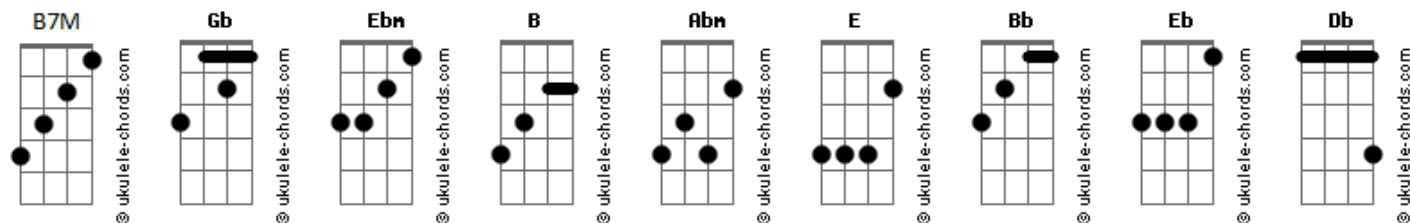

[Segunda Parte]

Ebm **B**
Was a time when that shit might've worked

Abm **E**
Was a time when I just threw a match and let it burn

Ebm **B**
Now I'm grown, I know what I deserve

Abm **Bb**
I still like dancing with the lessons I already learned

[Pré-Refrão]

Ebm
I already know your type

B7M
Telling me the things I like

Abm
Tryna make me yours for life

E
Taking me for a ride

Ebm
I already know your type

B7M
Think you can play your cards right

G#2 **Eb**
Don't you know I could do this dance all night?

[Refrão]

Ebm **Db** **B**
Ooh, whatcha doing?

Bbm **Abm** **Ebm** **E**
Don't know who you think that you're confusing

Ebm **Db** **B**
I be like, "Ooh, it's amusing"

Bbm **Abm** **Ebm** **E** **Ebm** **Db** **B**
You think I'm gonna fall for an illu-u-u-u-u-usion

Bbm **Abm**
(Dance all night)

Ebm **E**
(Dance all night)

Ebm **Db** **B**
(Ooh Dance all night)

Bbm **Abm** **Ebm** **E**
(Dance all night)

[Ponte]

Ebm **B** **Abm**
Illusion, I really like the way you're moving

E **Ebm**
Yeah, I just wanna dance with the illusion

B
Yeah, I just wanna dance with

G#2
Yeah, I just wanna dance with

Eb
I could dance all night

(**Ebm** **Db** **B** **Bbm**)
(**Abm** **Ebm** **E**)
(**Ebm** **Db** **B** **Bbm**)
(**Abm** **Ebm** **E**)

[Refrão]

Ebm **Db** **B**
Ooh, whatcha doing?

Bbm **Abm** **Ebm** **E**
Don't know who you think that you're confusing

Ebm **Db** **B**
I be like, "Ooh, it's amusing"

Bbm **Abm** **Ebm** **E**
You think I'm gonna fall for an illu-u-u-u-

Ebm **Db** **B**
Ooh, whatcha doing?

Bbm **Abm** **Ebm** **E**
Don't know who you think that you're confusing

Ebm **Db** **B**
I be like, "Ooh, it's amusing"

Bbm **Abm** **Ebm** **E**
You think I'm gonna fall for an illu-u-u-u-u-usion

Acordes