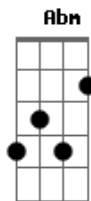

© ukulele-chords.com