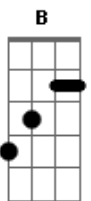

Gb Bbm7
You give me a reason, something to believe in
Ebm B
I know, I know, I know
Gb Bbm7
You give me a meaning, something I can breathe in
Ebm B
I know, I know, I know
      Gb
It's a bittersweet feeling
Bbm7
Longing, and I'm leaving
Ebm B
I go, I go, I go
      B Gb
But I wish I was there with you
      B Gb
Oh, I wish I was there with you

Ebm B
There's a crack in my window
      Gb Db C#sus2
A bird in my room
Ebm B Gb Db C#sus2
Angels all over that watch over you
      Ebm B
When I'm walking on water
      Gb Db C#sus2
All my dreams have come true
      Ebm B
Still, nothing means nothing
      Abm B

Without you, you

      Gb Bbm7
You give me a reason, something to believe in
Ebm B
I know, I know, I know
Gb Bbm7
You give me a meaning, something I can breathe in
Ebm B
I know, I know, I know
      Gb
It's a bittersweet feeling
Bbm7
Longing, and I'm leaving
Ebm B
I go, I go, I go
      Gb Bbm7 Ebm B
Tell my heart to lie, but I know deep inside it's true
      B Gb
That I wish I was there with you
      B Gb
That I wish I was there with you
      B Gb
Oh, I wish I was there with you
(Abm B)

      Gb Bbm7
You give me a reason, something to believe in
Ebm B
I know, I know, I know
Gb Bbm7
You give me a meaning, something I can breathe in
Ebm B
I know, I know, I know
      Gb
It's a bittersweet feeling
Bbm7
Longing, and I'm leaving
Ebm Gb B
I go, I go, I go
      Gb Bbm7 Ebm B
Tell my heart to lie, but I know deep inside it's true
      B Gb
That I wish I was there with you
      B Gb
That I wish I was there with you
      B Gb
Oh, I wish I was there with you

Acordes

© ukulele-chords.com