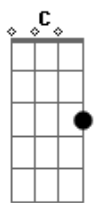

© ukulele-chords.com