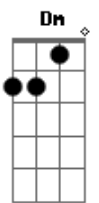

© ukulele-chords.com