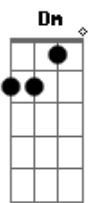

© ukulele-chords.com