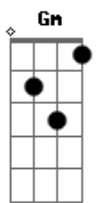

© ukulele-chords.com