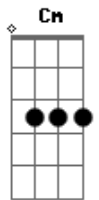

© ukulele-chords.com