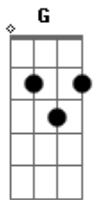

© ukulele-chords.com