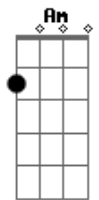

But it wouldn't be the same
C Cm G
As that old motel room in Texarkana was
Am C
So I'll take two of what your having
G D
I'll take all of what you got
Am
To kill this goddamn lonely
C G
Goddamn lonely love
(Am C G)
Em C G
Stop me if you heard this one before
D Eb
A man walks into a bar
Em C G
And leaves before his ashes hit the floor
Em C G
Stop me if I ever get that far
D Eb
The suns a desperate star
Em C Cm
That burns like every single one before
D
I could find another dream
Am
One that keeps me warm and clean
C Cm G
But I aint dreamin any more girl I'm waking up
Am C
So I'll take two of what your having
G D
I'll take everything shes got
Am
To kill this goddamn lonely
C G
Goddamn lonely love
(Am C G)
All I've got is this goddamn lonely goddamn lonely love
All I've got is this goddamn lonely goddamn lonely love
Cm
All I've got is this goddamn lonely goddamn lonely love

Acordes

© ukulele-chords.com