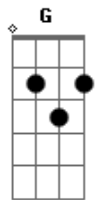

© ukulele-chords.com