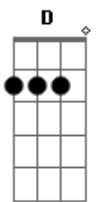

© ukulele-chords.com