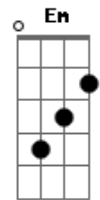

© ukulele-chords.com