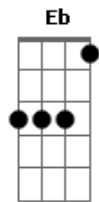

© ukulele-chords.com