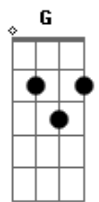

© ukulele-chords.com