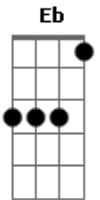

© ukulele-chords.com