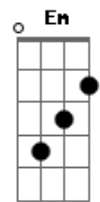

© ukulele-chords.com