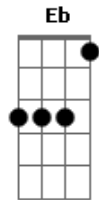

© ukulele-chords.com