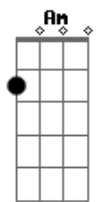

But it wouldn't be the same
C Cm G
As that old motel room in Texarkana was
Am C
So I'll take two of what your having
G D
I'll take all of what you got
Am
To kill this goddamn lonely
C G
Goddamn lonely love
(Am C G)
Em C G
Stop me if you heard this one before
D Eb
A man walks into a bar
Em C G
And leaves before his ashes hit the floor
Em C G
Stop me if I ever get that far
D Eb
The suns a desperate star
Em C Cm
That burns like every single one before
D
I could find another dream
Am
One that keeps me warm and clean
C Cm G
But I aint dreamin any more girl I'm waking up
Am C
So I'll take two of what your having
G D
I'll take everything shes got
Am
To kill this goddamn lonely
C G
Goddamn lonely love
(Am C G)
All I've got is this goddamn lonely goddamn lonely love
All I've got is this goddamn lonely goddamn lonely love
Cm
All I've got is this goddamn lonely goddamn lonely love

Acordes

© ukulele-chords.com