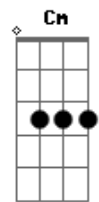

© ukulele-chords.com