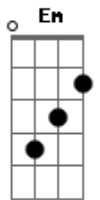

© ukulele-chords.com