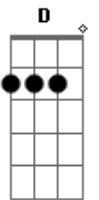

© ukulele-chords.com