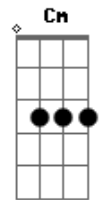

© ukulele-chords.com