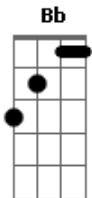

© ukulele-chords.com