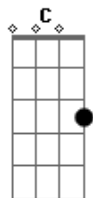

© ukulele-chords.com