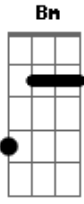

G

Em

With every touch, I feel the burn

Love's a curse

Bm

Acordes

© ukulele-chords.com

© ukulele-chords.com