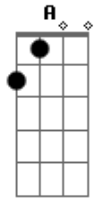

G

Em

With every touch, I feel the burn

Love's a curse

Bm

Acordes

© ukulele-chords.com

© ukulele-chords.com