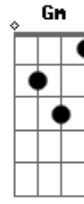

G

Em

With every touch, I feel the burn

Love's a curse

Bm

Acordes

© ukulele-chords.com

© ukulele-chords.com