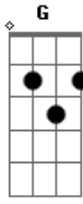

G

Em

With every touch, I feel the burn

Love's a curse

Bm

Acordes

© ukulele-chords.com

© ukulele-chords.com