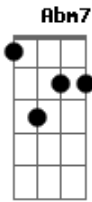

Abm7

Let ring throughout All notes vibrato
Let ring throughout - Chords derived from bass

Db7 Db7 Abm7 Abm7 Abm7 Db7 Abm7

All notes vibrato Let ring throughout All notes
vibrato sim. sim.

Gb Db Abm7 B Db7 Gb (type 2) Abm7 Ab

Eb

E Gb Ab Db B E Gb E Db B A B E Gb A

Bridge:

Gb F#add4# Eb
Verse

Gb E Db B A B E Gb A E Gb Gb E Db B A B E Gb A E Gb
Gb E Db B A

Synth

Hold throughout
Hold throughout

Solo:

F#add4#

B E Gb A E Gb Gb E Db B A B E Gb A E Gb Gb E Db B B Db E
Eb
Bass Solo:

throughout Hold throughout

Hold

Chorus:

Guitar Solo:

Let ring

x 4

Abm7

Acordes

© ukulele-chords.com

© ukulele-chords.com

© ukulele-chords.com

© ukulele-chords.com

© ukulele-chords.com

© ukulele-chords.com