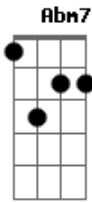

© ukulele-chords.com